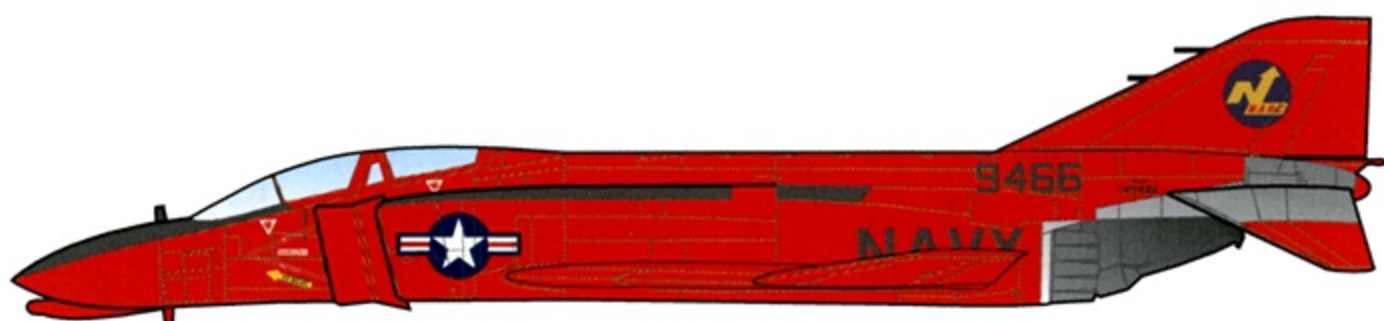

QF-4B

NAVY DRONE PHANTOMS

FIVE MARKING OPTIONS
FOR US NAVY TEST PHANTOMS

1/48 SCALE

DECALS PRINTED BY

OPTION 1: QF-4B BUNO. 148386 "THE GREAT PUMPKIN"
 NADC, NAF WARMINSTER - 1977

PAINT SCHEME AND MAINTENANCE STENCILLING IDENTICAL FOR ALL OPTIONS

OPTION 2: QF-4B BUNO. 149466
 NADC, NAF WARMINSTER - 1972

OPTION 3: QF-4B BUNO. 148365
 NAVAL MISSILE CENTER, PT. MUGU - 1972

OPTION 4: QF-4B BUNO. 148393 "BIG TONKA TOY"
 PACIFIC MISSILE TEST CENTER, PT. MUGU - 1978