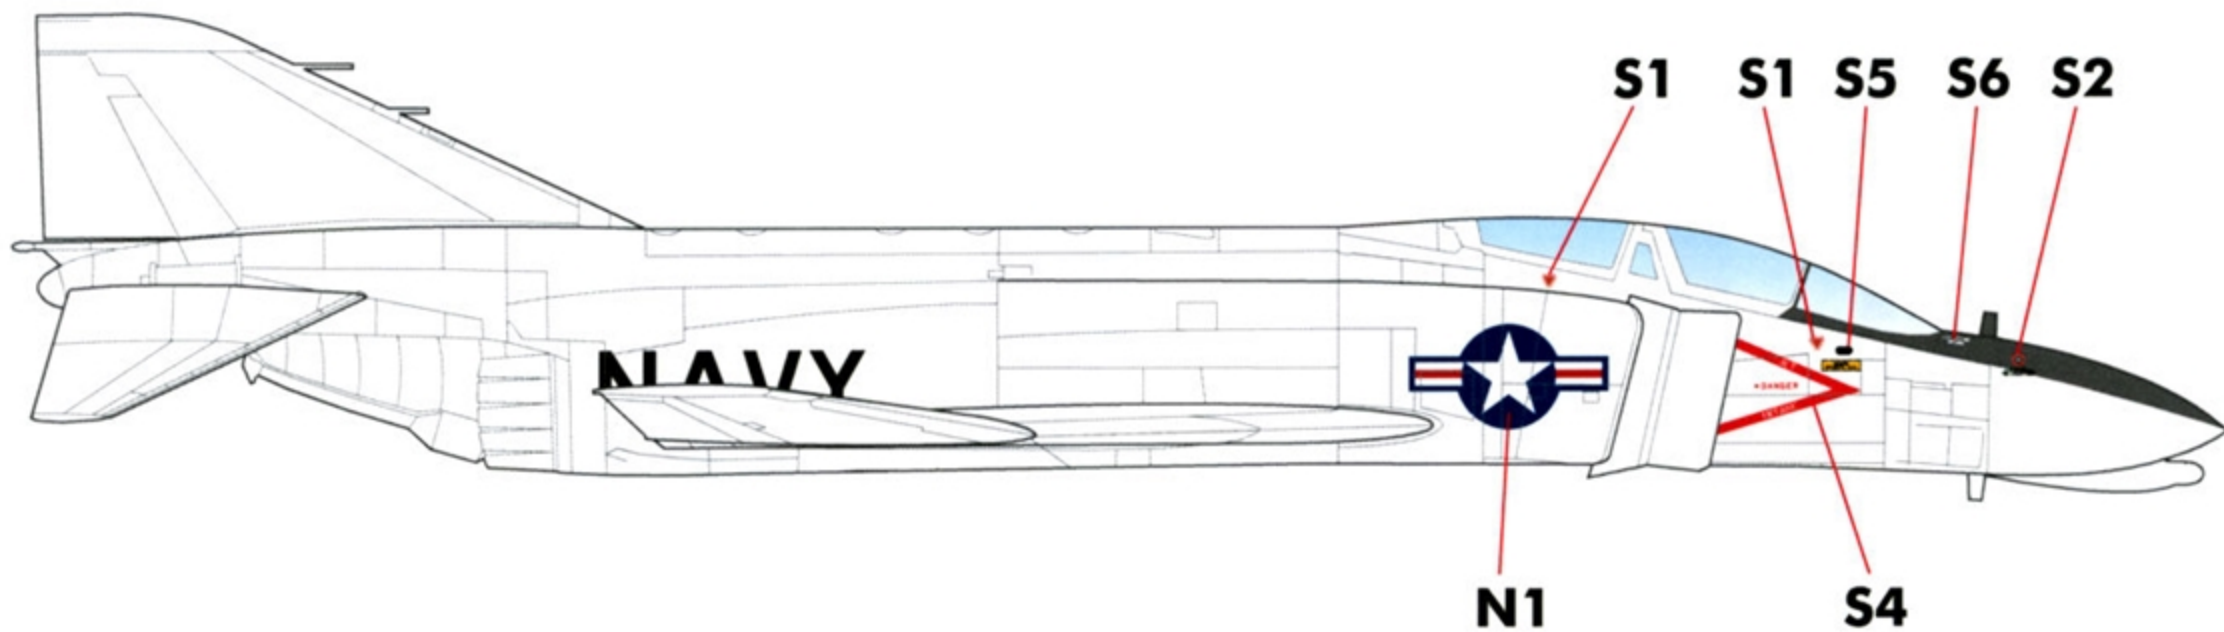

TYPICAL STENCILLING