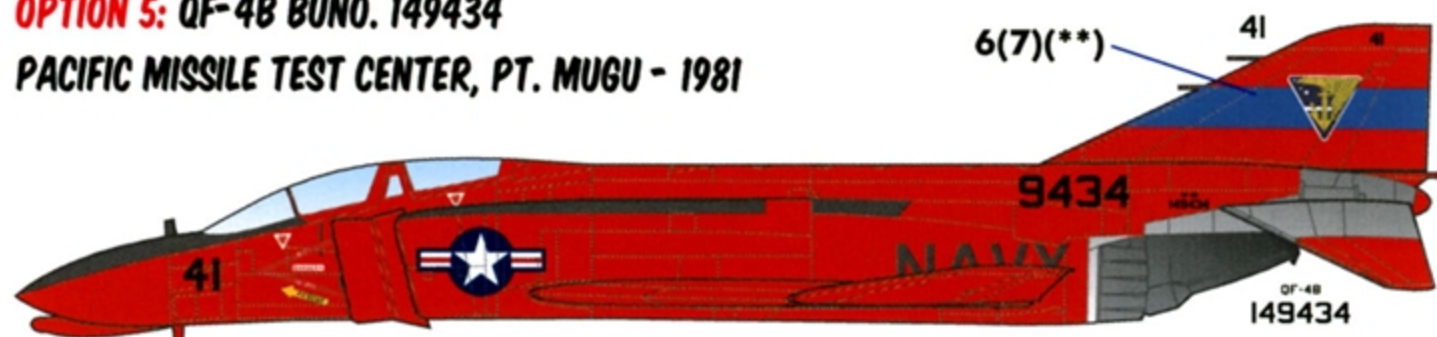

OPTION 5: QF-4B BUNO. 149434
PACIFIC MISSILE TEST CENTER, PT. MUGU - 1981