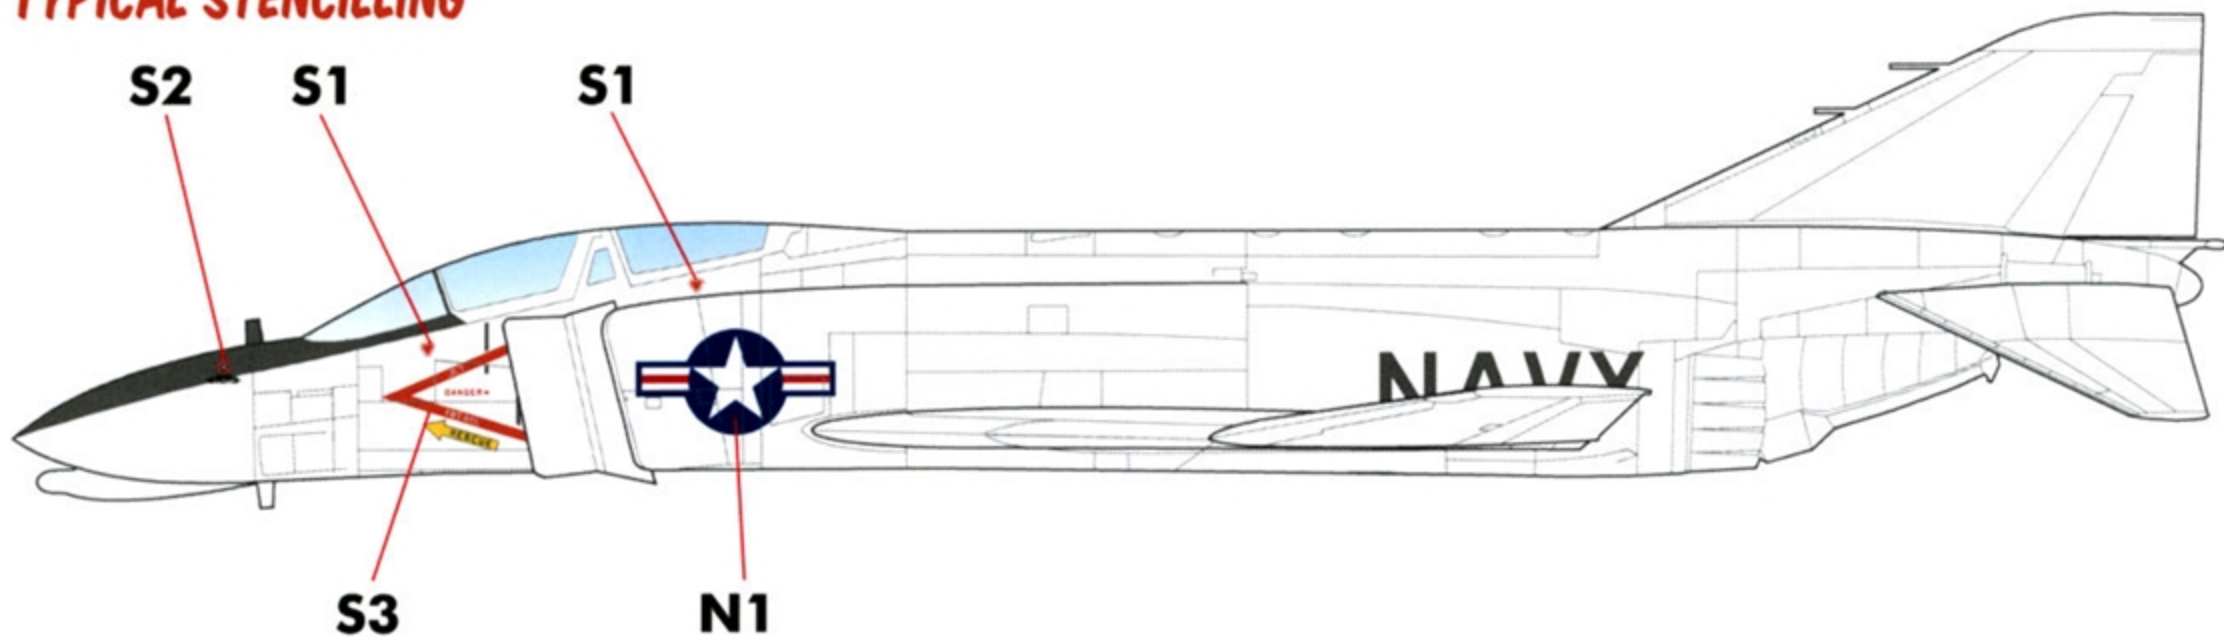

TYPICAL STENCILLING