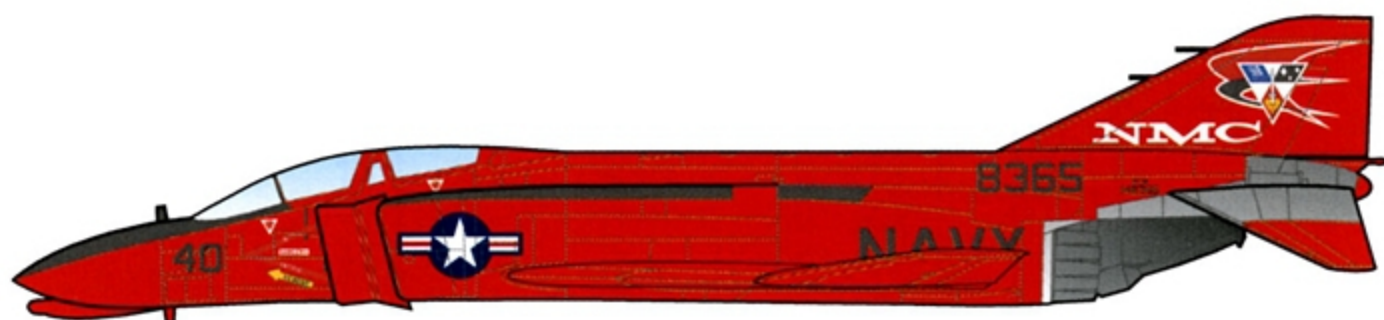

QF-4B

NAVY DRONE PHANTOMS

FIVE MARKING OPTIONS
FOR US NAVY TEST PHANTOMS

1/48 SCALE

DECALS PRINTED BY

OPTION 1: QF-4B BUNO. 148386 "THE GREAT PUMPKIN"
 NADC, NAF WARMINSTER - 1977

PAINT SCHEME AND MAINTENANCE STENCILLING IDENTICAL FOR ALL OPTIONS

OPTION 2: QF-4B BUNO. 149466
 NADC, NAF WARMINSTER - 1972

OPTION 3: QF-4B BUNO. 148365
 NAVAL MISSILE CENTER, PT. MUGU - 1972

OPTION 4: QF-4B BUNO. 148393 "BIG TONKA TOY"
 PACIFIC MISSILE TEST CENTER, PT. MUGU - 1978