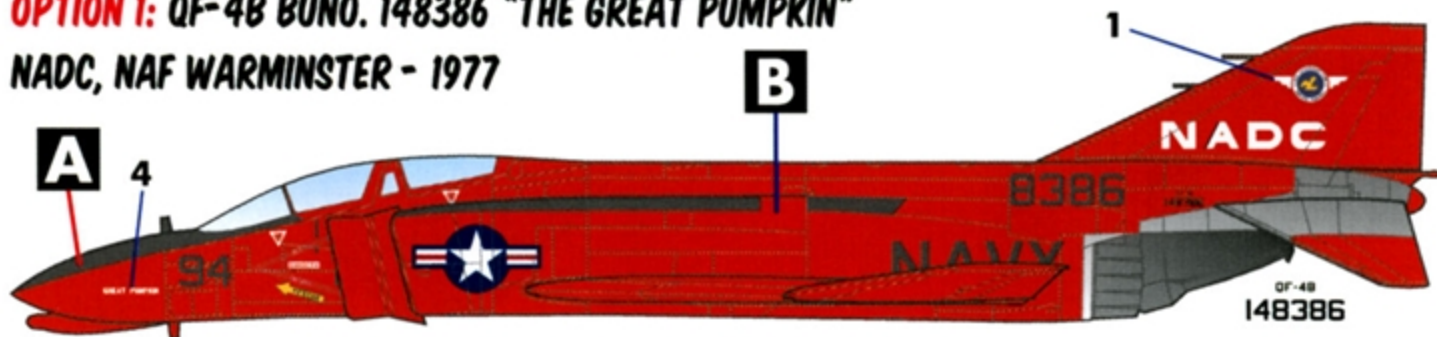

QF-4B

NAVY DRONE PHANTOMS

FIVE MARKING OPTIONS
FOR US NAVY TEST PHANTOMS

1/48 SCALE

DECALS PRINTED BY

OPTION 1: QF-4B BUNO. 148386 "THE GREAT PUMPKIN"
 NADC, NAF WARMINSTER - 1977

PAINT SCHEME AND MAINTENANCE STENCILLING IDENTICAL FOR ALL OPTIONS

OPTION 2: QF-4B BUNO. 149466
 NADC, NAF WARMINSTER - 1972

OPTION 3: QF-4B BUNO. 148365
 NAVAL MISSILE CENTER, PT. MUGU - 1972

OPTION 4: QF-4B BUNO. 148393 "BIG TONKA TOY"
 PACIFIC MISSILE TEST CENTER, PT. MUGU - 1978