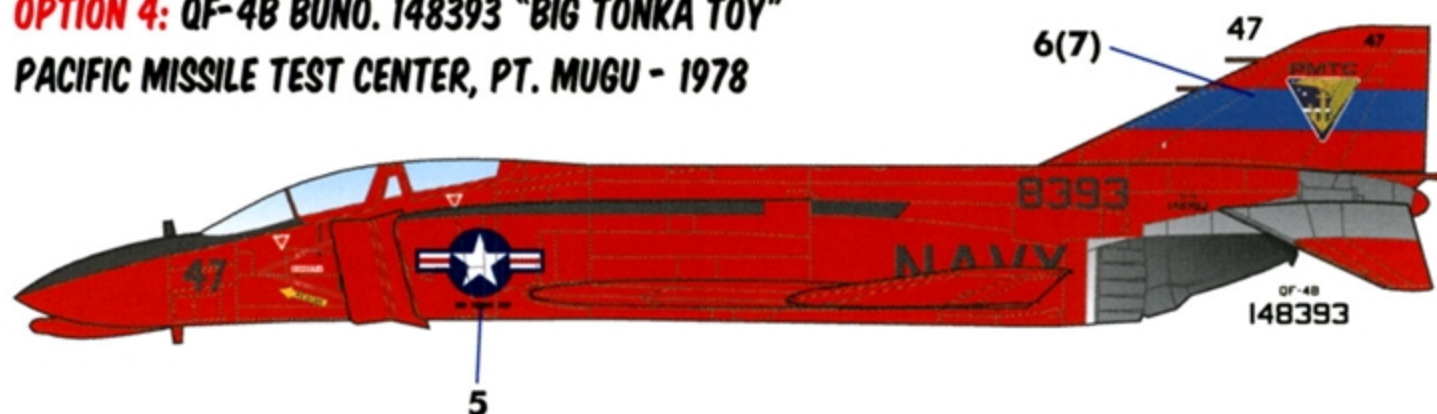

QF-4B

NAVY DRONE PHANTOMS

FIVE MARKING OPTIONS
FOR US NAVY TEST PHANTOMS

1/48 SCALE

DECALS PRINTED BY

OPTION 1: QF-4B BUNO. 148386 "THE GREAT PUMPKIN"
 NADC, NAF WARMINSTER - 1977

PAINT SCHEME AND MAINTENANCE STENCILLING IDENTICAL FOR ALL OPTIONS

OPTION 2: QF-4B BUNO. 149466
 NADC, NAF WARMINSTER - 1972

OPTION 3: QF-4B BUNO. 148365
 NAVAL MISSILE CENTER, PT. MUGU - 1972

OPTION 4: QF-4B BUNO. 148393 "BIG TONKA TOY"
 PACIFIC MISSILE TEST CENTER, PT. MUGU - 1978