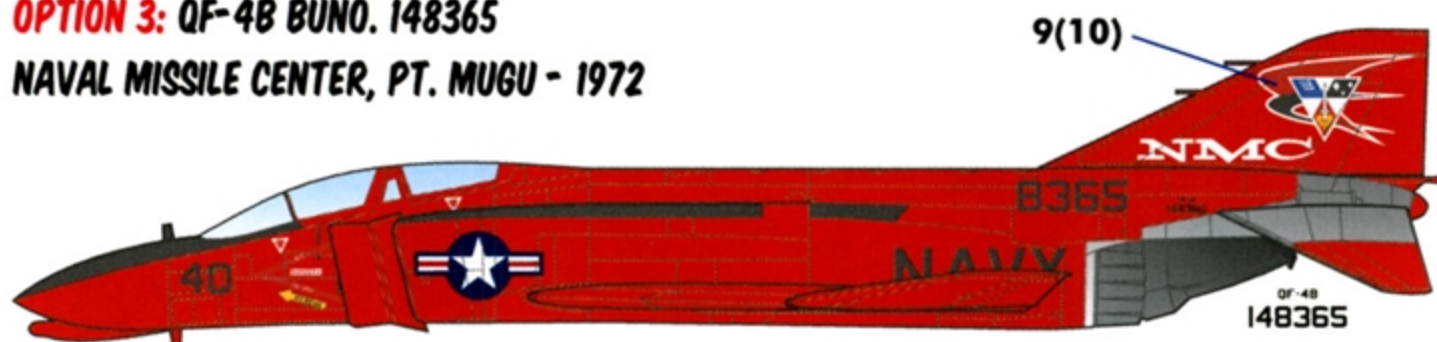

QF-4B

NAVY DRONE PHANTOMS

FIVE MARKING OPTIONS
FOR US NAVY TEST PHANTOMS

1/48 SCALE

DECALS PRINTED BY

OPTION 1: QF-4B BUNO. 148386 "THE GREAT PUMPKIN"
 NADC, NAF WARMINSTER - 1977

PAINT SCHEME AND MAINTENANCE STENCILLING IDENTICAL FOR ALL OPTIONS

OPTION 2: QF-4B BUNO. 149466
 NADC, NAF WARMINSTER - 1972

OPTION 3: QF-4B BUNO. 148365
 NAVAL MISSILE CENTER, PT. MUGU - 1972

OPTION 4: QF-4B BUNO. 148393 "BIG TONKA TOY"
 PACIFIC MISSILE TEST CENTER, PT. MUGU - 1978