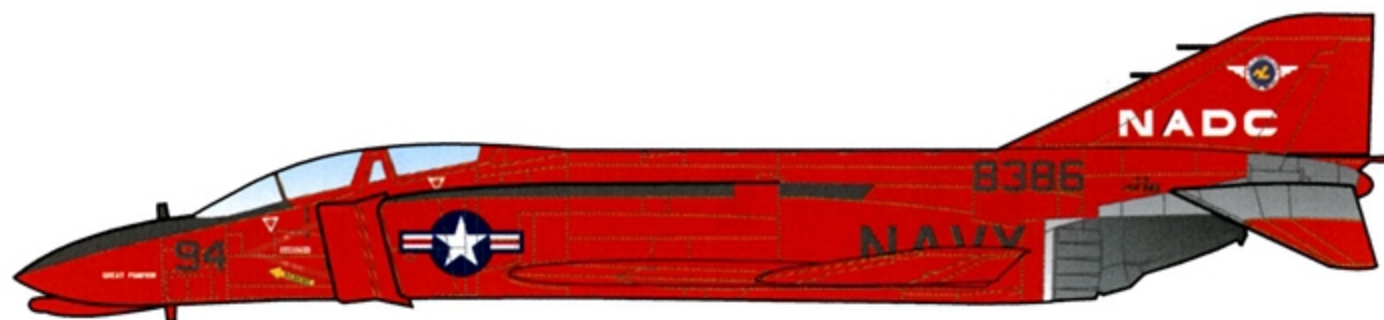

QF-4B

NAVY DRONE PHANTOMS

FIVE MARKING OPTIONS
FOR US NAVY TEST PHANTOMS

1/48 SCALE

DECALS PRINTED BY

OPTION 1: QF-4B BUNO. 148386 "THE GREAT PUMPKIN"
 NADC, NAF WARMINSTER - 1977

PAINT SCHEME AND MAINTENANCE STENCILLING IDENTICAL FOR ALL OPTIONS

OPTION 2: QF-4B BUNO. 149466
 NADC, NAF WARMINSTER - 1972

OPTION 3: QF-4B BUNO. 148365
 NAVAL MISSILE CENTER, PT. MUGU - 1972

OPTION 4: QF-4B BUNO. 148393 "BIG TONKA TOY"
 PACIFIC MISSILE TEST CENTER, PT. MUGU - 1978