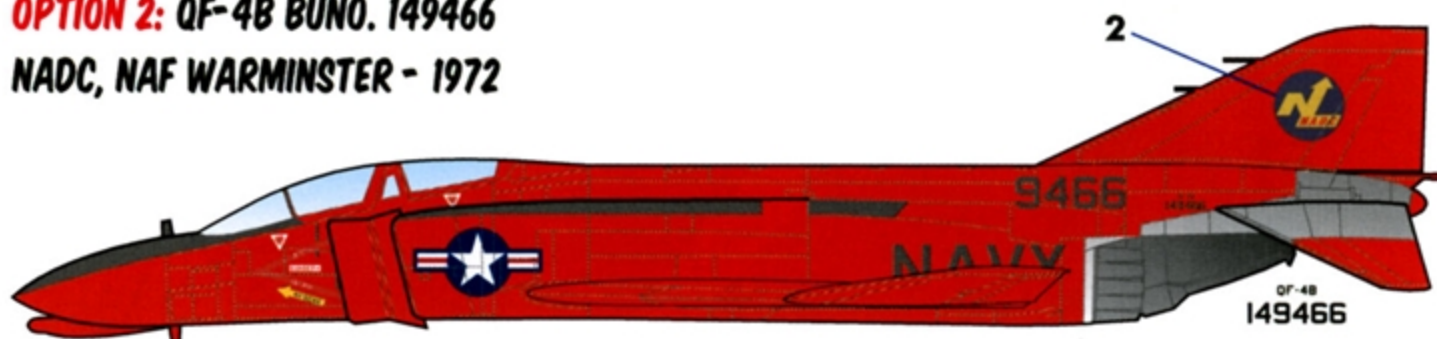

QF-4B

NAVY DRONE PHANTOMS

FIVE MARKING OPTIONS
FOR US NAVY TEST PHANTOMS

1/48 SCALE

DECALS PRINTED BY

OPTION 1: QF-4B BUNO. 148386 "THE GREAT PUMPKIN"
 NADC, NAF WARMINSTER - 1977

PAINT SCHEME AND MAINTENANCE STENCILLING IDENTICAL FOR ALL OPTIONS

OPTION 2: QF-4B BUNO. 149466
 NADC, NAF WARMINSTER - 1972

OPTION 3: QF-4B BUNO. 148365
 NAVAL MISSILE CENTER, PT. MUGU - 1972

OPTION 4: QF-4B BUNO. 148393 "BIG TONKA TOY"
 PACIFIC MISSILE TEST CENTER, PT. MUGU - 1978