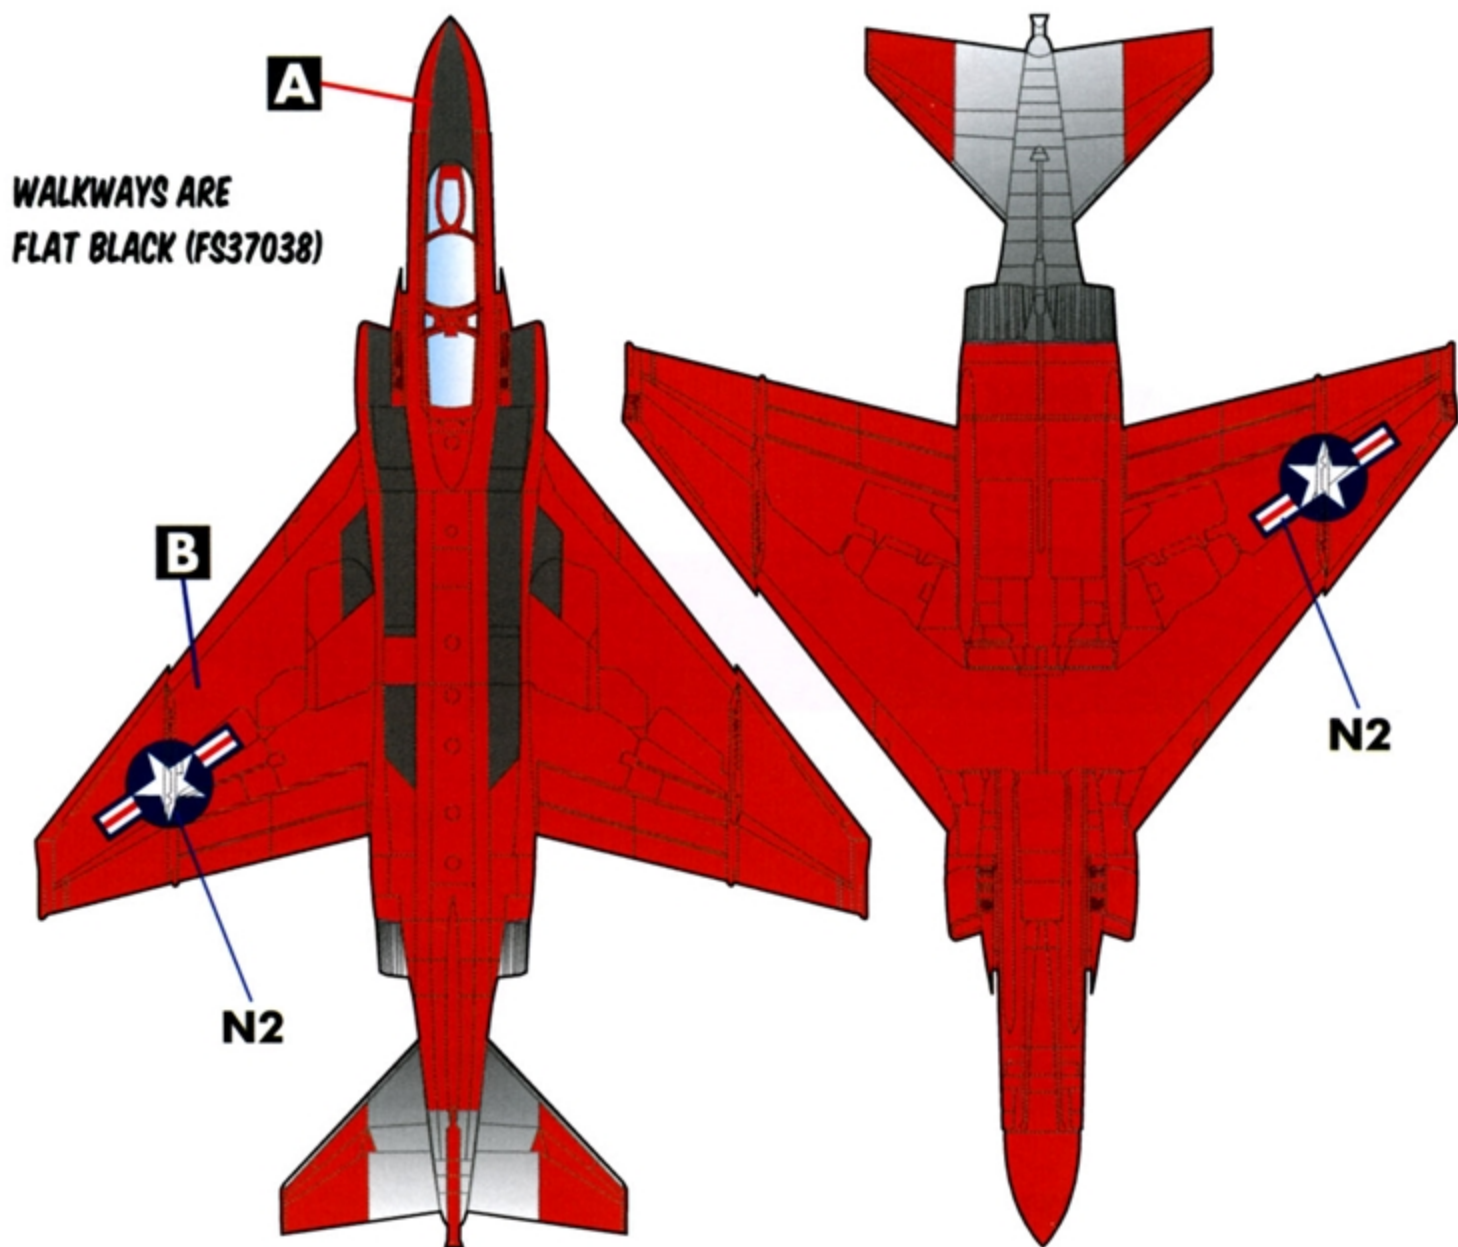

TYPICAL TOP & BOTTOM VIEW

WALKWAYS ARE
FLAT BLACK (FS37038)

A FLAT BLACK (FS37038)

B INTERNATIONAL ORANGE (FS12197)

Decals printed by Cartograf in Italy

Caracal Models
PO Box 92141
Austin, TX 78709
info@caracalmodels.com
<http://www.caracalmodels.com>