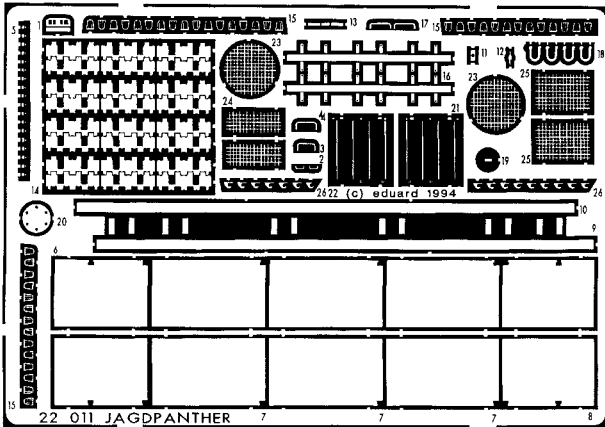

Sd.kfz. 173 Jagdpanther

22 011

1/72 scale detail set
Recommended kit: ESCI

- REMOVE
- OPPOSITE SIDE
- REPLACE

A

B

C

D