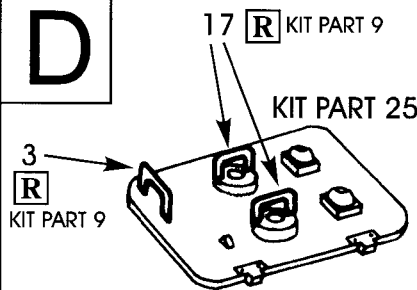

Sd.kfz. 173 Jagdpanther

22 011

1/72 scale detail set
Recommended kit: ESCI

- REMOVE
- OPPOSITE SIDE
- REPLACE

A

B

C

D