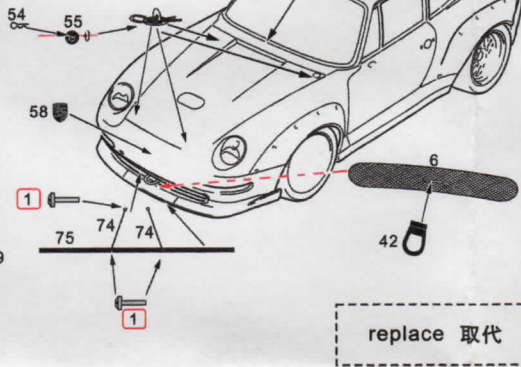

1/24 PORSCHE 911 GT2 (1993) Detail-up Set For T

HOBBY DESIGN HD02-0240

replace 取代