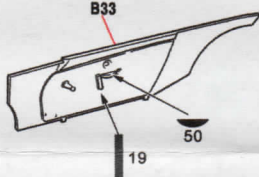

1/24 PORSCHE 911 GT2 (1993) Detail-up Set For T

HOBBY DESIGN HD02-0240

replace 取代