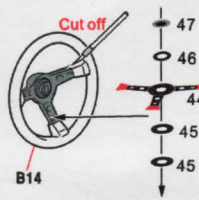

1/24 PORSCHE 911 GT2 (1993) Detail-up Set For T

HOBBY DESIGN HD02-0240

replace 取代