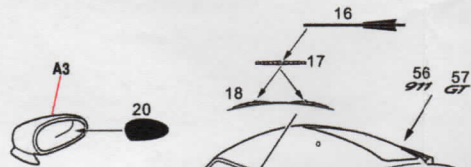

1/24 PORSCHE 911 GT2 (1993) Detail-up Set For T

HOBBY DESIGN HD02-0240

replace 取代