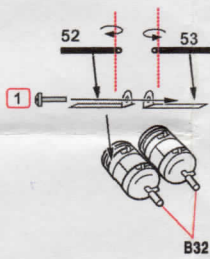

1/24 PORSCHE 911 GT2 (1993) Detail-up Set For T

HOBBY DESIGN HD02-0240

replace 取代