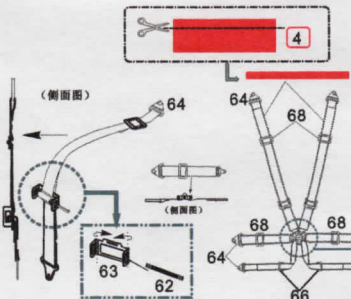

1/24 PORSCHE 911 GT2 (1993) Detail-up Set For T

HOBBY DESIGN HD02-0240

replace 取代