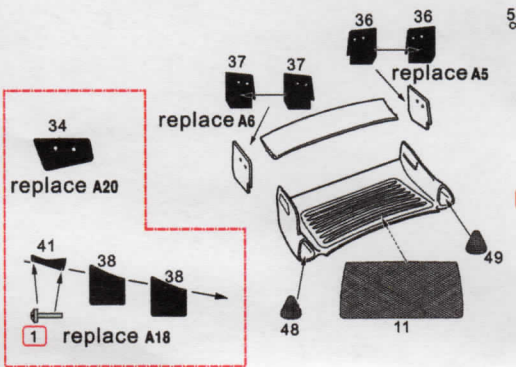

1/24 PORSCHE 911 GT2 (1993) Detail-up Set For T

HOBBY DESIGN HD02-0240

replace 取代