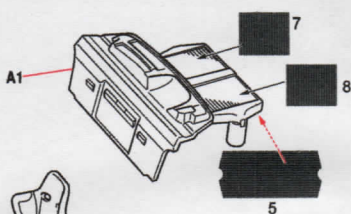

1/24 PORSCHE 911 GT2 (1993) Detail-up Set For T

HOBBY DESIGN HD02-0240

replace 取代