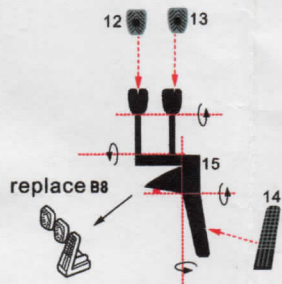

1/24 PORSCHE 911 GT2 (1993) Detail-up Set For T

HOBBY DESIGN HD02-0240

replace 取代