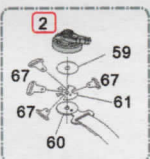

1/24 PORSCHE 911 GT2 (1993) Detail-up Set For T

HOBBY DESIGN HD02-0240

replace 取代