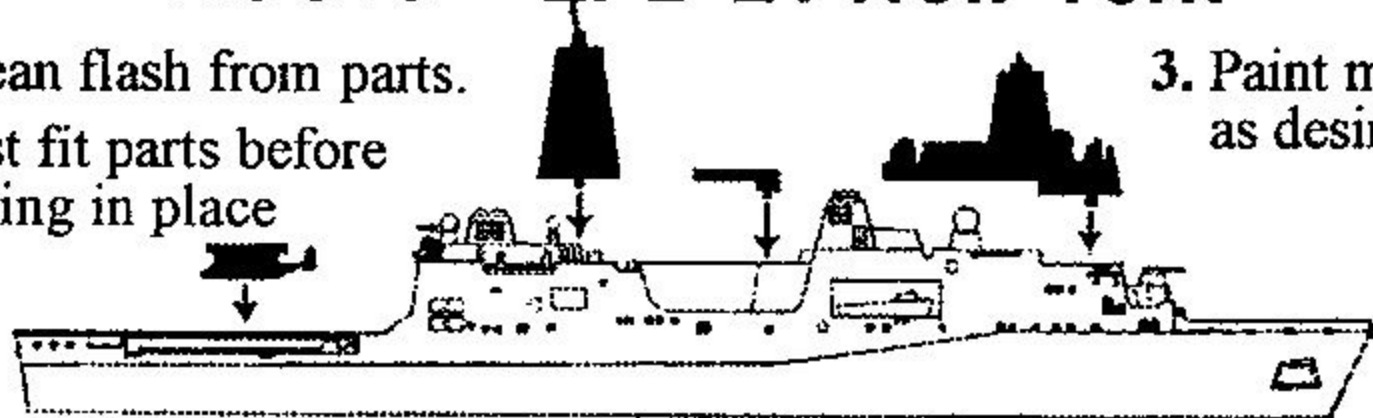

HUS19 LPD-21 *New York*

1. Clean flash from parts.
2. Test fit parts before gluing in place

3. Paint model as desired.

One of the 11-ship San Antonio class of amphibious transport docks. Sea-based platform for naval and Marine operations, she can carry 2 LCACs, plus 2 Super Stallions or Ospreys or 4 Sea Knights, for example. To honor victims of the 9/11 terrorist attacks, 6.8 tons of steel from the World Trade Center site were melted down for use in the ship's bow. The ship's motto is "Strength forged through sacrifice. Never forget."