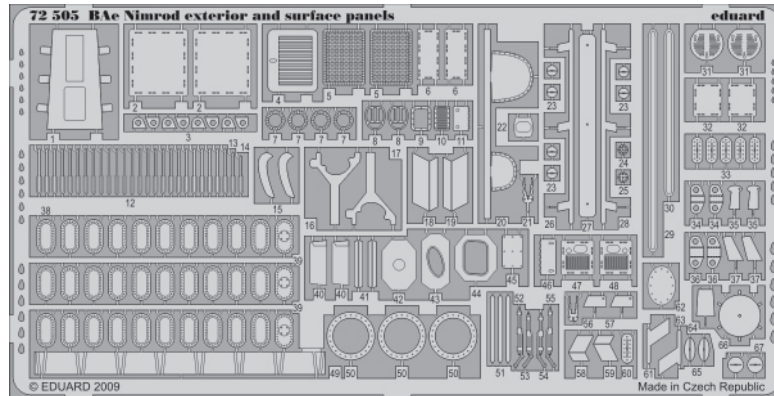

ORIGINAL KIT PARTS  
PŮVODNÍ DÍLY STAVEBNICE

PHOTO-ETCHED PARTS  
LEPTANÉ DÍLY

PARTS TO BE REMOVED  
DÍLY K ODSTRANĚNÍ

FILL  
TMELIT

3 pcs.

*For further detail sets look for **eduard** 72 505 BAe Nimrod exterior and surface panels  
(not included in this set)*

*For further detail sets look for **eduard** 72 508 BAe Nimrod F.O.D.  
(not included in this set)*

*For further detail sets look for **eduard** 72 509 BAe Nimrod ladder  
(not included in this set)*