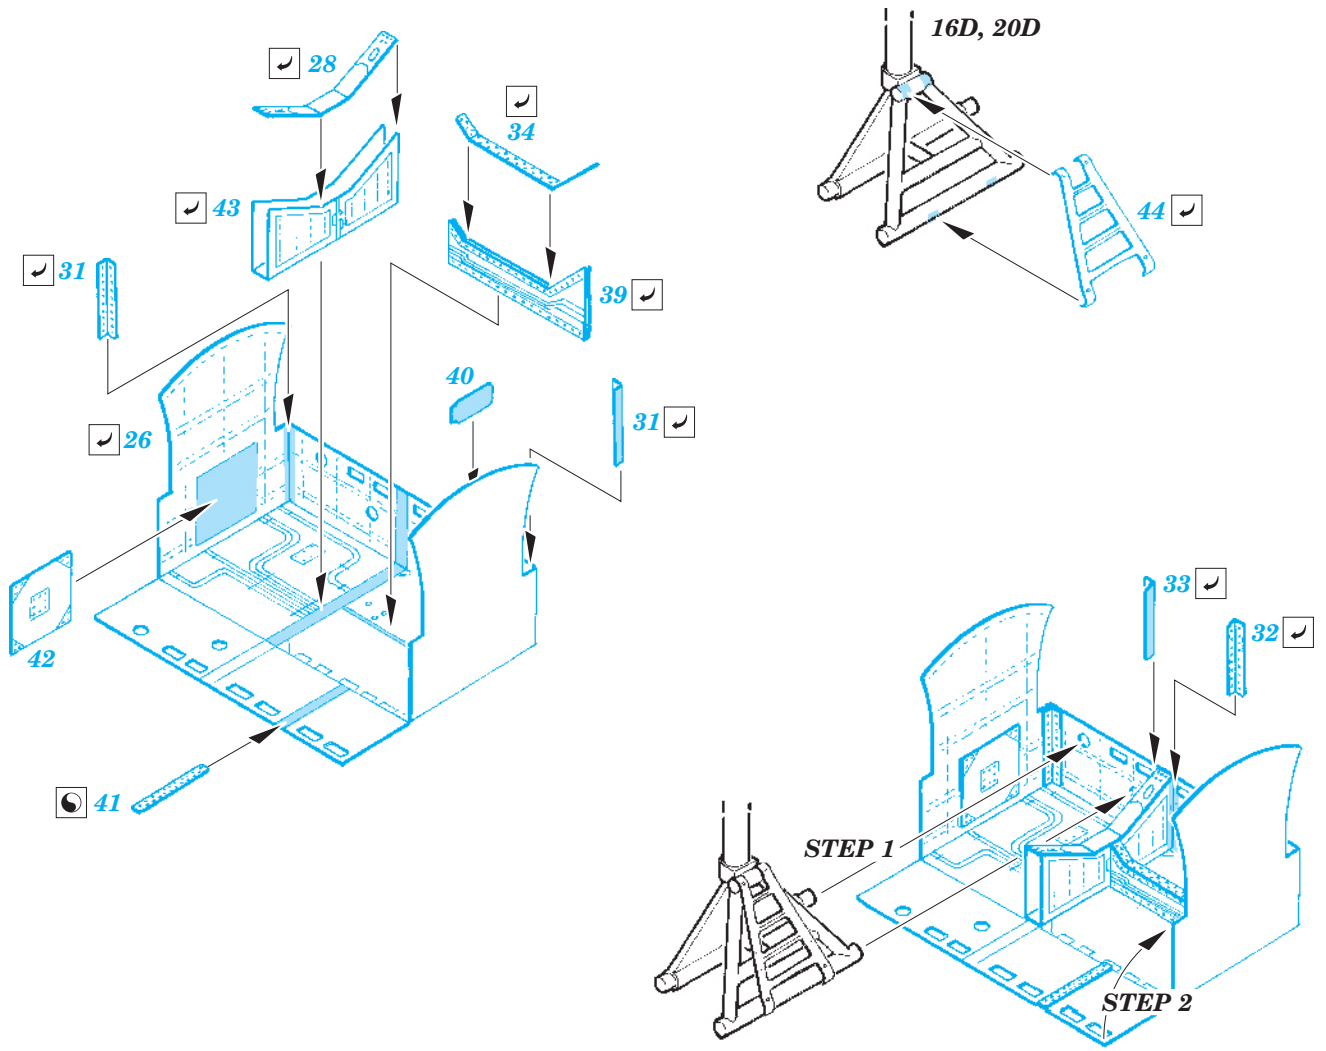

ORIGINAL KIT PARTS  
PŮVODNÍ DÍLY STAVEBNICE

PHOTO-ETCHED PARTS  
LEPTANÉ DÍLY

PARTS TO BE REMOVED  
DÍLY K ODSTRANĚNÍ

FILL  
TMELIT

3 pcs.

*For further detail sets look for **eduard** 72 505 BAe Nimrod exterior and surface panels  
(not included in this set)*

*For further detail sets look for **eduard** 72 508 BAe Nimrod F.O.D.  
(not included in this set)*

*For further detail sets look for **eduard** 72 509 BAe Nimrod ladder  
(not included in this set)*