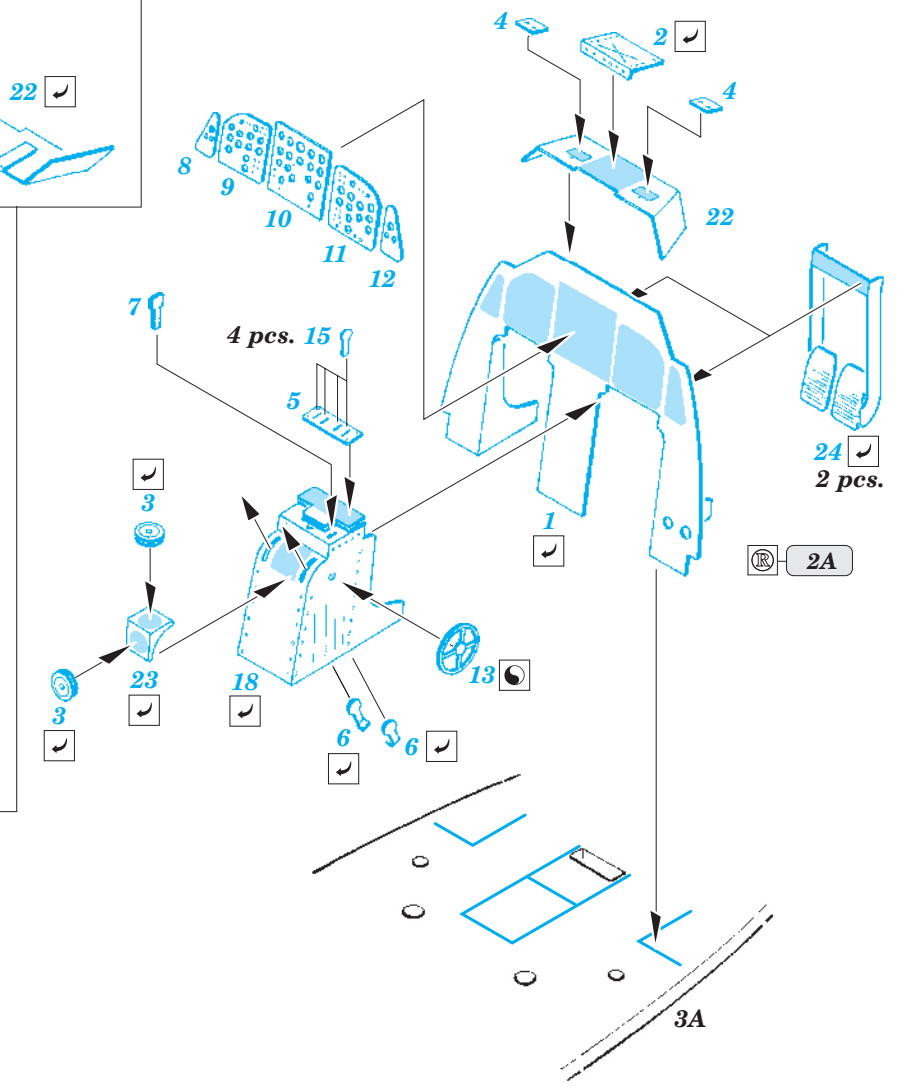

## 73 343

1/72 scale detail set for Airfix kit • sada detailů pro model 1/72 Airfix

- APPLY EXPRESS MASK AND PAINT BEFORE GLUING  
POUŽIT EXPRESS MASK NABARVIT PŘED SLEPENÍM
- SYMMETRICAL ASSEMBLY  
SYMETRICKÁ MONTÁŽ
- REMOVE  
ODSTRANIT
- GRIND  
OBROUSIT
- DRILL HOLE  
VRTAT OTVOR
- BEND  
OHNOUT
- OPTION  
VOLBA
- REPLACE  
NAHRADIT

ORIGINAL KIT PARTS  
PŮVODNÍ DÍLY STAVEBNICE

PHOTO-ETCHED PARTS  
LEPTANÉ DÍLY

PARTS TO BE REMOVED  
DÍLY K ODSTRANĚNÍ

FILL  
TMELIT

3 pcs.

*For further detail sets look for **eduard** 72 505 BAe Nimrod exterior and surface panels  
(not included in this set)*

*For further detail sets look for **eduard** 72 508 BAe Nimrod F.O.D.  
(not included in this set)*

*For further detail sets look for **eduard** 72 509 BAe Nimrod ladder  
(not included in this set)*