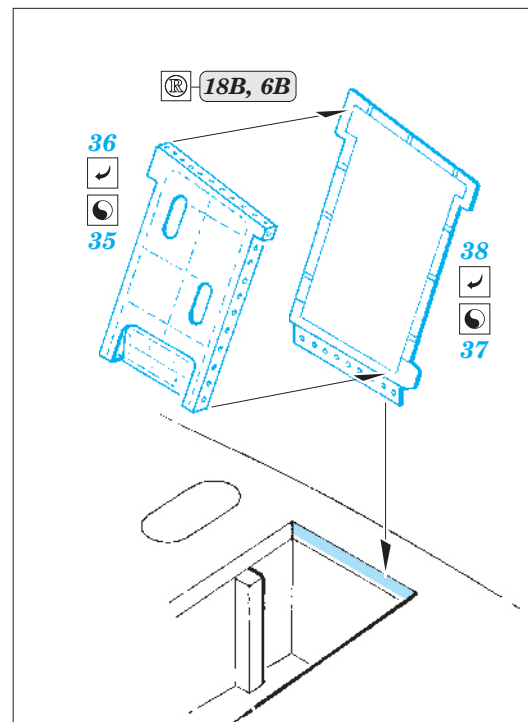

ORIGINAL KIT PARTS  
PŮVODNÍ DÍLY STAVEBNICE

PHOTO-ETCHED PARTS  
LEPTANÉ DÍLY

PARTS TO BE REMOVED  
DÍLY K ODSTRANĚNÍ

FILL  
TMELIT

3 pcs.

*For further detail sets look for **eduard** 72 505 BAe Nimrod exterior and surface panels  
(not included in this set)*

*For further detail sets look for **eduard** 72 508 BAe Nimrod F.O.D.  
(not included in this set)*

*For further detail sets look for **eduard** 72 509 BAe Nimrod ladder  
(not included in this set)*