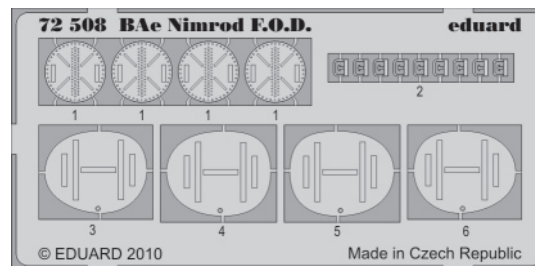

ORIGINAL KIT PARTS  
PŮVODNÍ DÍLY STAVEBNICE

PHOTO-ETCHED PARTS  
LEPTANÉ DÍLY

PARTS TO BE REMOVED  
DÍLY K ODSTRANĚNÍ

FILL  
TMELIT

3 pcs.

*For further detail sets look for **eduard** 72 505 BAe Nimrod exterior and surface panels  
(not included in this set)*

*For further detail sets look for **eduard** 72 508 BAe Nimrod F.O.D.  
(not included in this set)*

*For further detail sets look for **eduard** 72 509 BAe Nimrod ladder  
(not included in this set)*