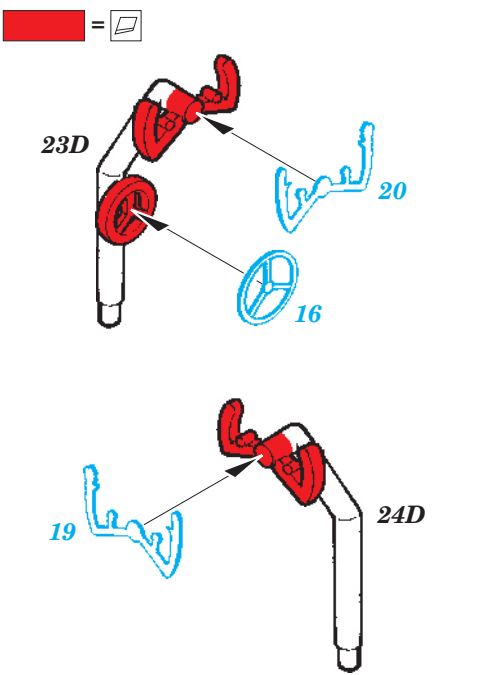

## 73 343

1/72 scale detail set for Airfix kit • sada detailů pro model 1/72 Airfix

- APPLY EXPRESS MASK AND PAINT BEFORE GLUING  
POUŽIT EXPRESS MASK NABARVIT PŘED SLEPENÍM
- SYMMETRICAL ASSEMBLY  
SYMETRICKÁ MONTÁŽ
- REMOVE  
ODSTRANIT
- GRIND  
OBROUSIT
- DRILL HOLE  
VRTAT OTVOR
- BEND  
OHNOUT
- OPTION  
VOLBA
- REPLACE  
NAHRADIT

ORIGINAL KIT PARTS  
PŮVODNÍ DÍLY STAVEBNICE

PHOTO-ETCHED PARTS  
LEPTANÉ DÍLY

PARTS TO BE REMOVED  
DÍLY K ODSTRANĚNÍ

FILL  
TMELIT

3 pcs.

*For further detail sets look for **eduard** 72 505 BAe Nimrod exterior and surface panels  
(not included in this set)*

*For further detail sets look for **eduard** 72 508 BAe Nimrod F.O.D.  
(not included in this set)*

*For further detail sets look for **eduard** 72 509 BAe Nimrod ladder  
(not included in this set)*