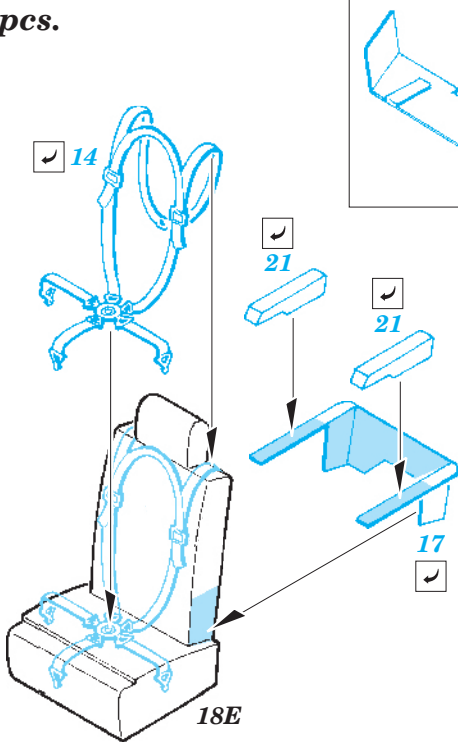

## 73 343

1/72 scale detail set for Airfix kit • sada detailů pro model 1/72 Airfix

- APPLY EXPRESS MASK AND PAINT BEFORE GLUING  
POUŽIT EXPRESS MASK NABARVIT PŘED SLEPENÍM
- SYMMETRICAL ASSEMBLY  
SYMETRICKÁ MONTÁŽ
- REMOVE  
ODSTRANIT
- GRIND  
OBROUSIT
- DRILL HOLE  
VRTAT OTVOR
- BEND  
OHNOUT
- OPTION  
VOLBA
- REPLACE  
NAHRADIT

ORIGINAL KIT PARTS  
PŮVODNÍ DÍLY STAVEBNICE

PHOTO-ETCHED PARTS  
LEPTANÉ DÍLY

PARTS TO BE REMOVED  
DÍLY K ODSTRANĚNÍ

FILL  
TMELIT

3 pcs.

*For further detail sets look for **eduard** 72 505 BAe Nimrod exterior and surface panels  
(not included in this set)*

*For further detail sets look for **eduard** 72 508 BAe Nimrod F.O.D.  
(not included in this set)*

*For further detail sets look for **eduard** 72 509 BAe Nimrod ladder  
(not included in this set)*