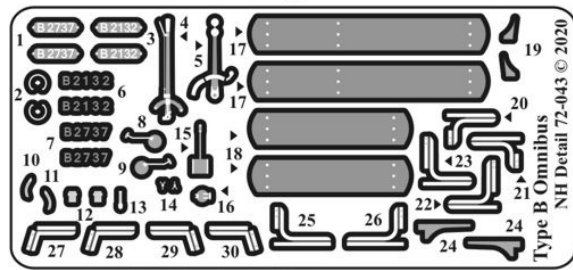

NH Detail cat.№ 72-043 Type B Omnibus Detail Set for Roden (732)

printed in Bulgaria © 2020

Search reference pictures for proper mount of details, shown on this page!

Do the same on the other side 8

NH Detail cat.№ 72-043 Type B Omnibus Detail Set for Roden (732)

printed in Bulgaria © 2020

Search reference pictures for proper mount of details, shown on this page!

Do the same on the other side 8