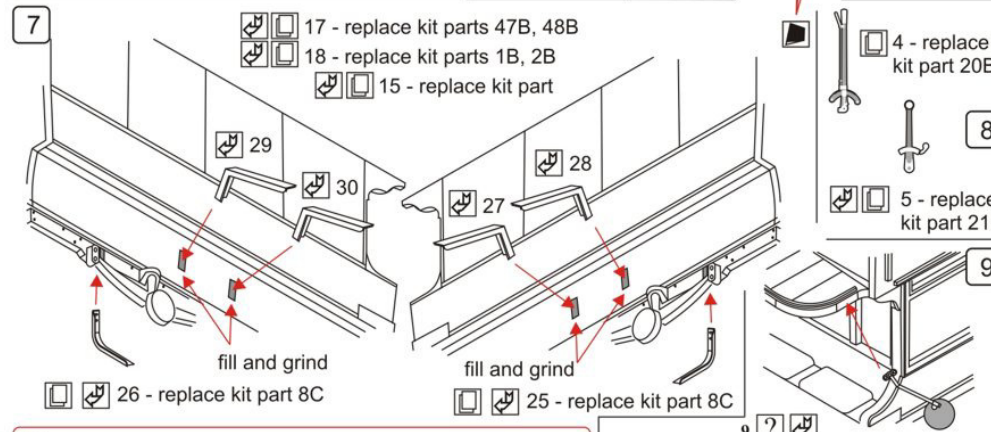

printed in Bulgaria © 2020