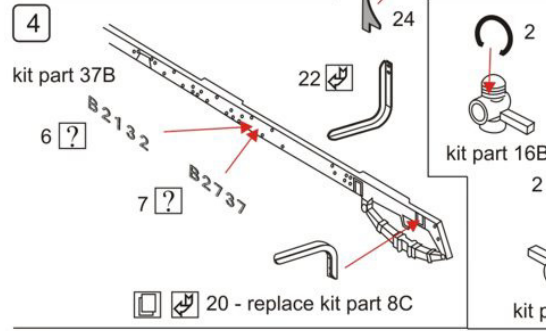

NH Detail cat.№ 72-043 Type B Omnibus Detail Set for Roden (732)

printed in Bulgaria © 2020

Search reference pictures for proper mount of details, shown on this page!

Do the same on the other side 8

NH Detail cat.№ 72-043 Type B Omnibus Detail Set for Roden (732)

printed in Bulgaria © 2020

Search reference pictures for proper mount of details, shown on this page!

Do the same on the other side 8