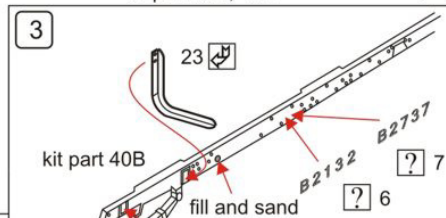

NH Detail cat.№ 72-043 Type B Omnibus Detail Set for Roden (732)

printed in Bulgaria © 2020

Search reference pictures for proper mount of details, shown on this page!

Do the same on the other side 8

NH Detail cat.№ 72-043 Type B Omnibus Detail Set for Roden (732)