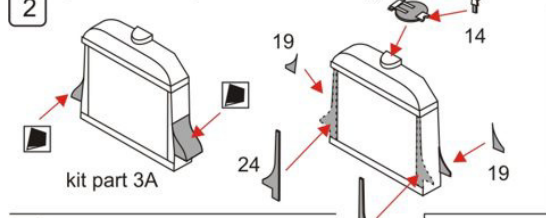

NH Detail cat.№ 72-043 Type B Omnibus Detail Set for Roden (732)

printed in Bulgaria © 2020

Search reference pictures for proper mount of details, shown on this page!

Do the same on the other side 8

NH Detail cat.№ 72-043 Type B Omnibus Detail Set for Roden (732)