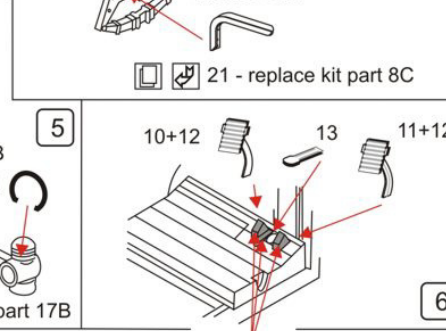

NH Detail cat.№ 72-043 Type B Omnibus Detail Set for Roden (732)

printed in Bulgaria © 2020

Search reference pictures for proper mount of details, shown on this page!

Do the same on the other side 8

NH Detail cat.№ 72-043 Type B Omnibus Detail Set for Roden (732)

printed in Bulgaria © 2020

Search reference pictures for proper mount of details, shown on this page!

Do the same on the other side 8