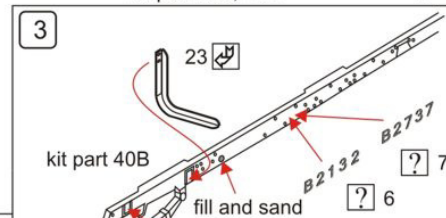

NH Detail cat.№ 72-043 Type B Omnibus Detail Set for Roden (732)

printed in Bulgaria © 2020

Search reference pictures for proper mount of details, shown on this page!

Do the same on the other side 8

NH Detail cat.№ 72-043 Type B Omnibus Detail Set for Roden (732)

printed in Bulgaria © 2020

Search reference pictures for proper mount of details, shown on this page!

Do the same on the other side 8