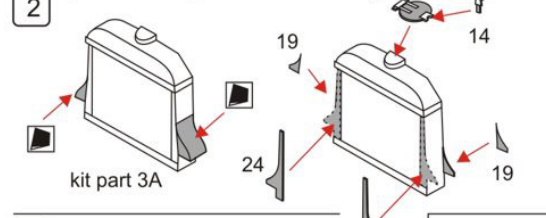

printed in Bulgaria © 2020