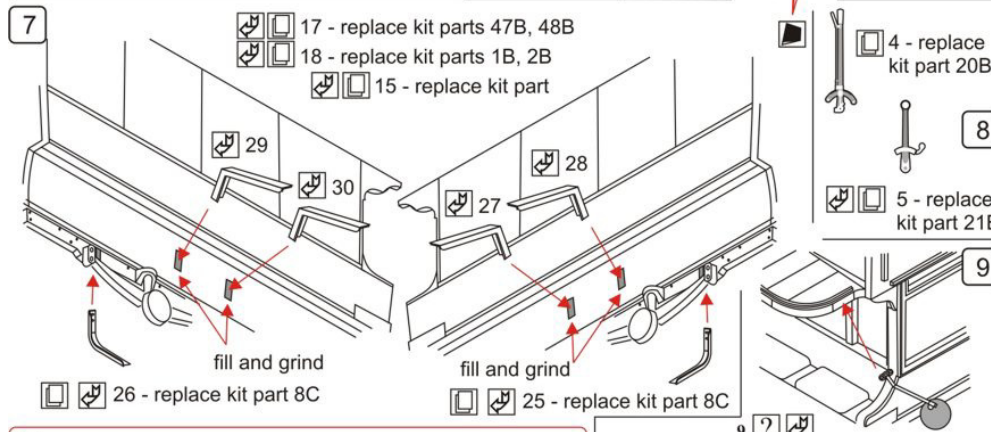

NH Detail cat.№ 72-043 Type B Omnibus Detail Set for Roden (732)

printed in Bulgaria © 2020

Search reference pictures for proper mount of details, shown on this page!

Do the same on the other side 8

NH Detail cat.№ 72-043 Type B Omnibus Detail Set for Roden (732)