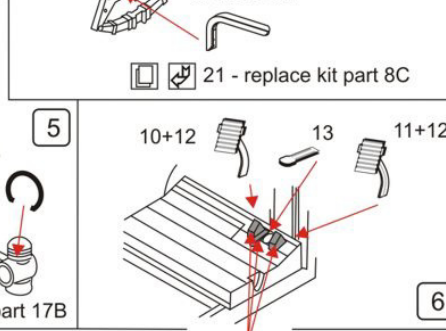

NH Detail cat.№ 72-043 Type B Omnibus Detail Set for Roden (732)

printed in Bulgaria © 2020

Search reference pictures for proper mount of details, shown on this page!

Do the same on the other side 8

NH Detail cat.№ 72-043 Type B Omnibus Detail Set for Roden (732)

printed in Bulgaria © 2020

Search reference pictures for proper mount of details, shown on this page!

Do the same on the other side 8