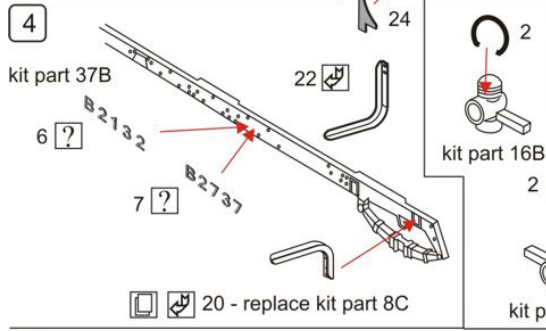

NH Detail cat.№ 72-043 Type B Omnibus Detail Set for Roden (732)

printed in Bulgaria © 2020

Search reference pictures for proper mount of details, shown on this page!

Do the same on the other side 8

NH Detail cat.№ 72-043 Type B Omnibus Detail Set for Roden (732)

printed in Bulgaria © 2020

Search reference pictures for proper mount of details, shown on this page!

Do the same on the other side 8