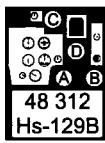

Hs-129B

1/48 scale detail set for Hasegawa kit

-  OPPOSITE SIDE
-  REMOVE
-  BEND
-  REPLACE
-  GRIND
-  OPTION

A COCKPIT

B SEAT

C ENGINE INSTRUMENTS

D EXTERNAL PARTS

E GRILS