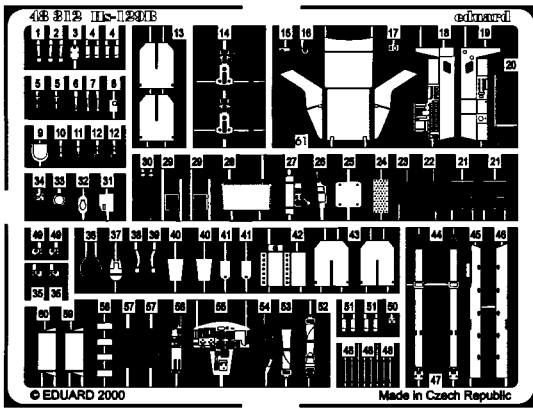

Hs-129B

1/48 scale detail set for Hasegawa kit

-  OPPOSITE SIDE
-  REMOVE
-  BEND
-  REPLACE
-  GRIND
-  OPTION

A COCKPIT

B SEAT

C ENGINE INSTRUMENTS

D EXTERNAL PARTS

E GRILS