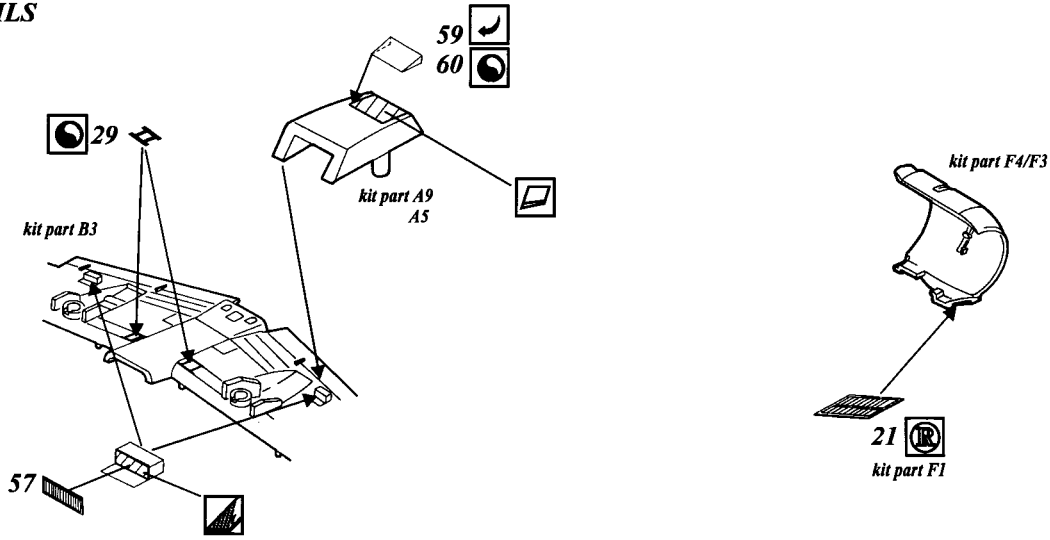

Hs-129B

1/48 scale detail set for Hasegawa kit

-  OPPOSITE SIDE
-  REMOVE
-  BEND
-  REPLACE
-  GRIND
-  OPTION

A COCKPIT

B SEAT

C ENGINE INSTRUMENTS

D EXTERNAL PARTS

E GRILS