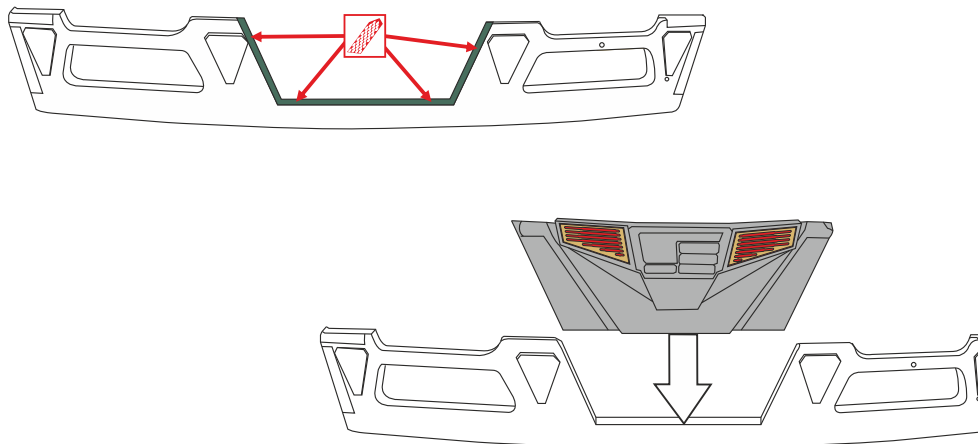

# 02.

1/537

11220-1/537

Miranda class - Impulse engine

Resin detail set with photo etch "for AMT"

**GREENSTRAWBERRY**  
MOST REALISTIC SCI-FI MODELS

**remove odstranit**

This set contain metal detail parts for upgrading scale plastic models. When upgrading the model some cutting or corrections may be necessary for parts to fit accurately.