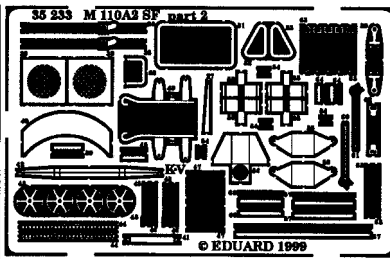

M 110A2 SF

1/35 scale detail set for Revell kit

35 233

-  OPPOSITE SIDE
-  REMOVE
-  REPLACE
-  GRIND

kit part 17B

kit part 14A

kit part 14A

kit part 14A

kit part 110B +111B

kit part 14A

kit part 16B

kit part 14A

kit part 14A

kit part 17B AFT

kit part 112B