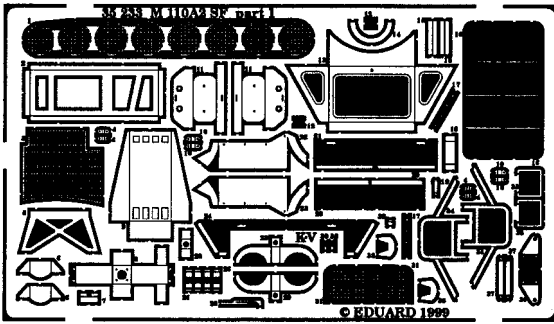

M 110A2 SF

1/35 scale detail set for Revell kit

35 233

-  OPPOSITE SIDE
-  REMOVE
-  REPLACE
-  GRIND

kit part 17B

kit part 14A

kit part 14A

kit part 14A