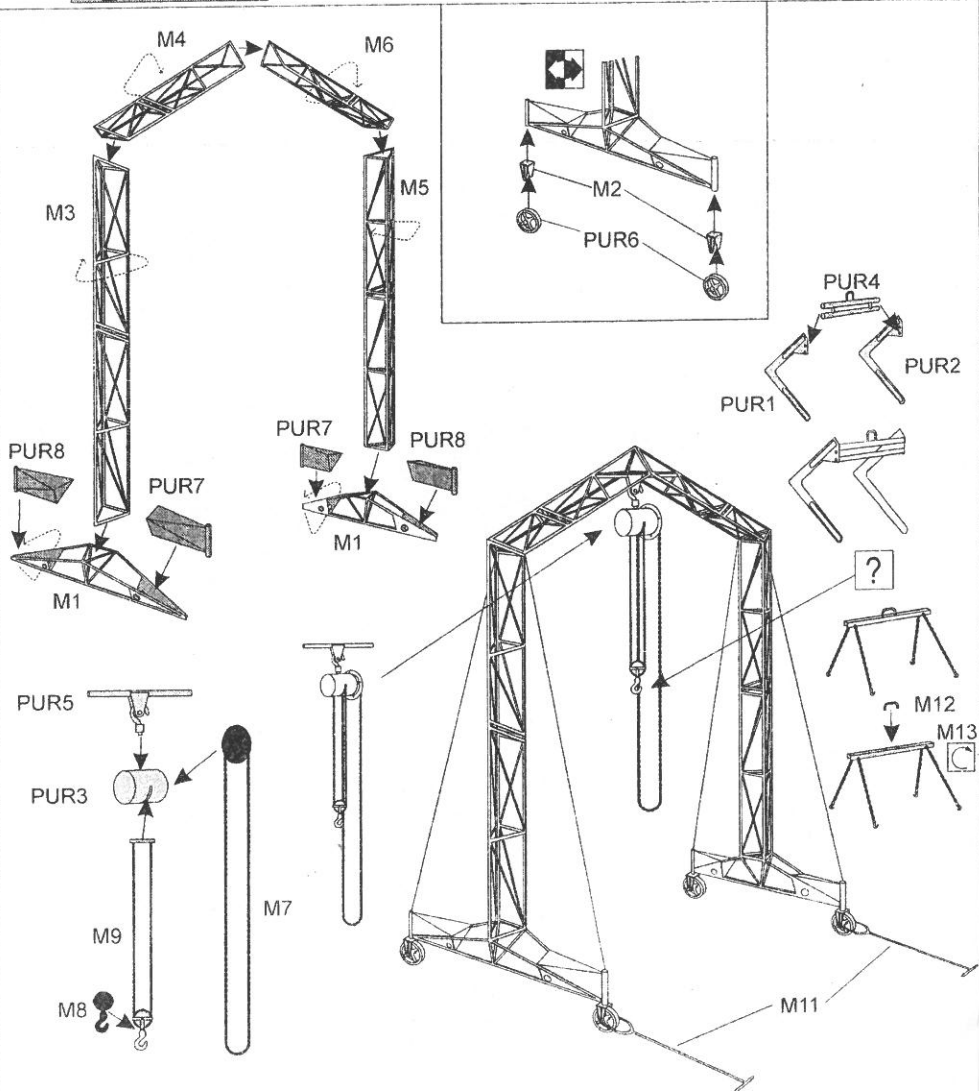

German airfield portal crane 1/48

MODEL ACCESSORIES BRS48004

PUR parts

German airfield
portal crane

German airfield
portal crane
BRS48004

BRS48004

1

2