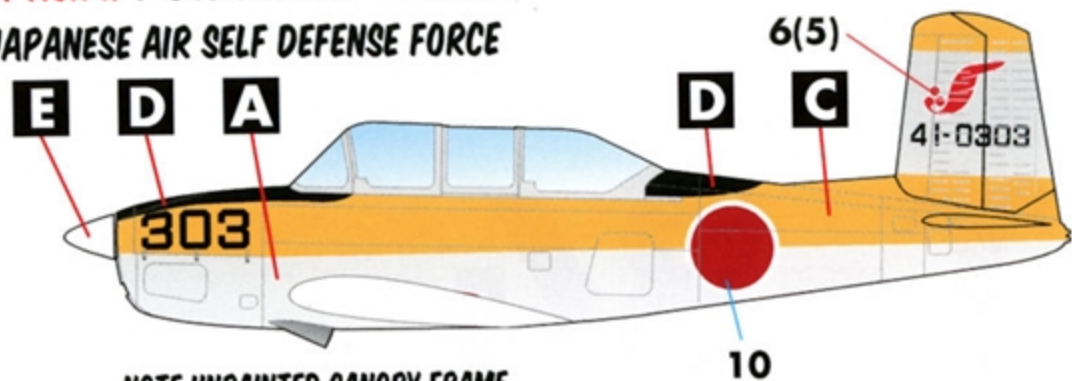

# T-34

INTERNATIONAL

**SEVEN MARKING OPTIONS  
FOR T-34A TRAINERS  
DESIGNED FOR THE MINICRAFT KIT**

**1/48 SCALE**

DECALS PRINTED BY

**OPTION 1: T-34B MENTOR 41-0303**  
**JAPANESE AIR SELF DEFENSE FORCE**

NOTE UNPAINTED CANOPY FRAME

**OPTION 2: T-34A MENTOR 71-0418**  
**JAPANESE AIR SELF DEFENSE FORCE**

NOTE UNPAINTED CANOPY FRAME

**OPTION 3: T-34A MENTOR "9004"**  
**JAPANESE MARITIME SELF DEFENSE FORCE**