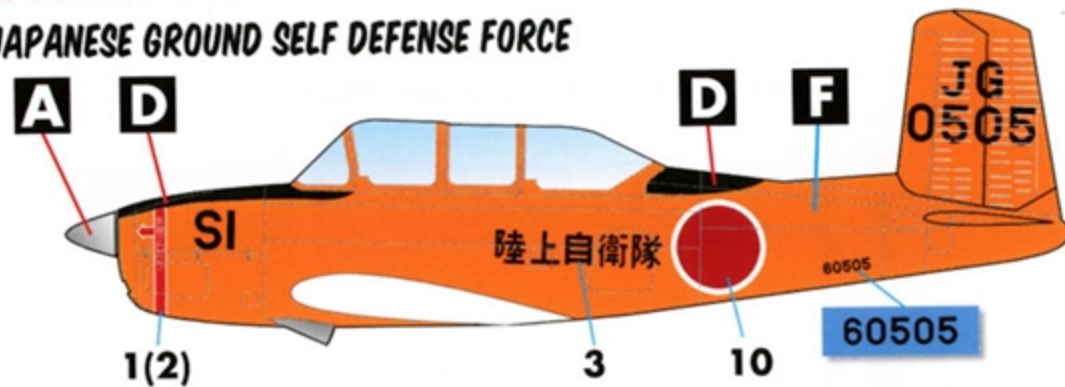

OPTION 5: T-34A MENTOR "JG-0505"
JAPANESE GROUND SELF DEFENSE FORCE