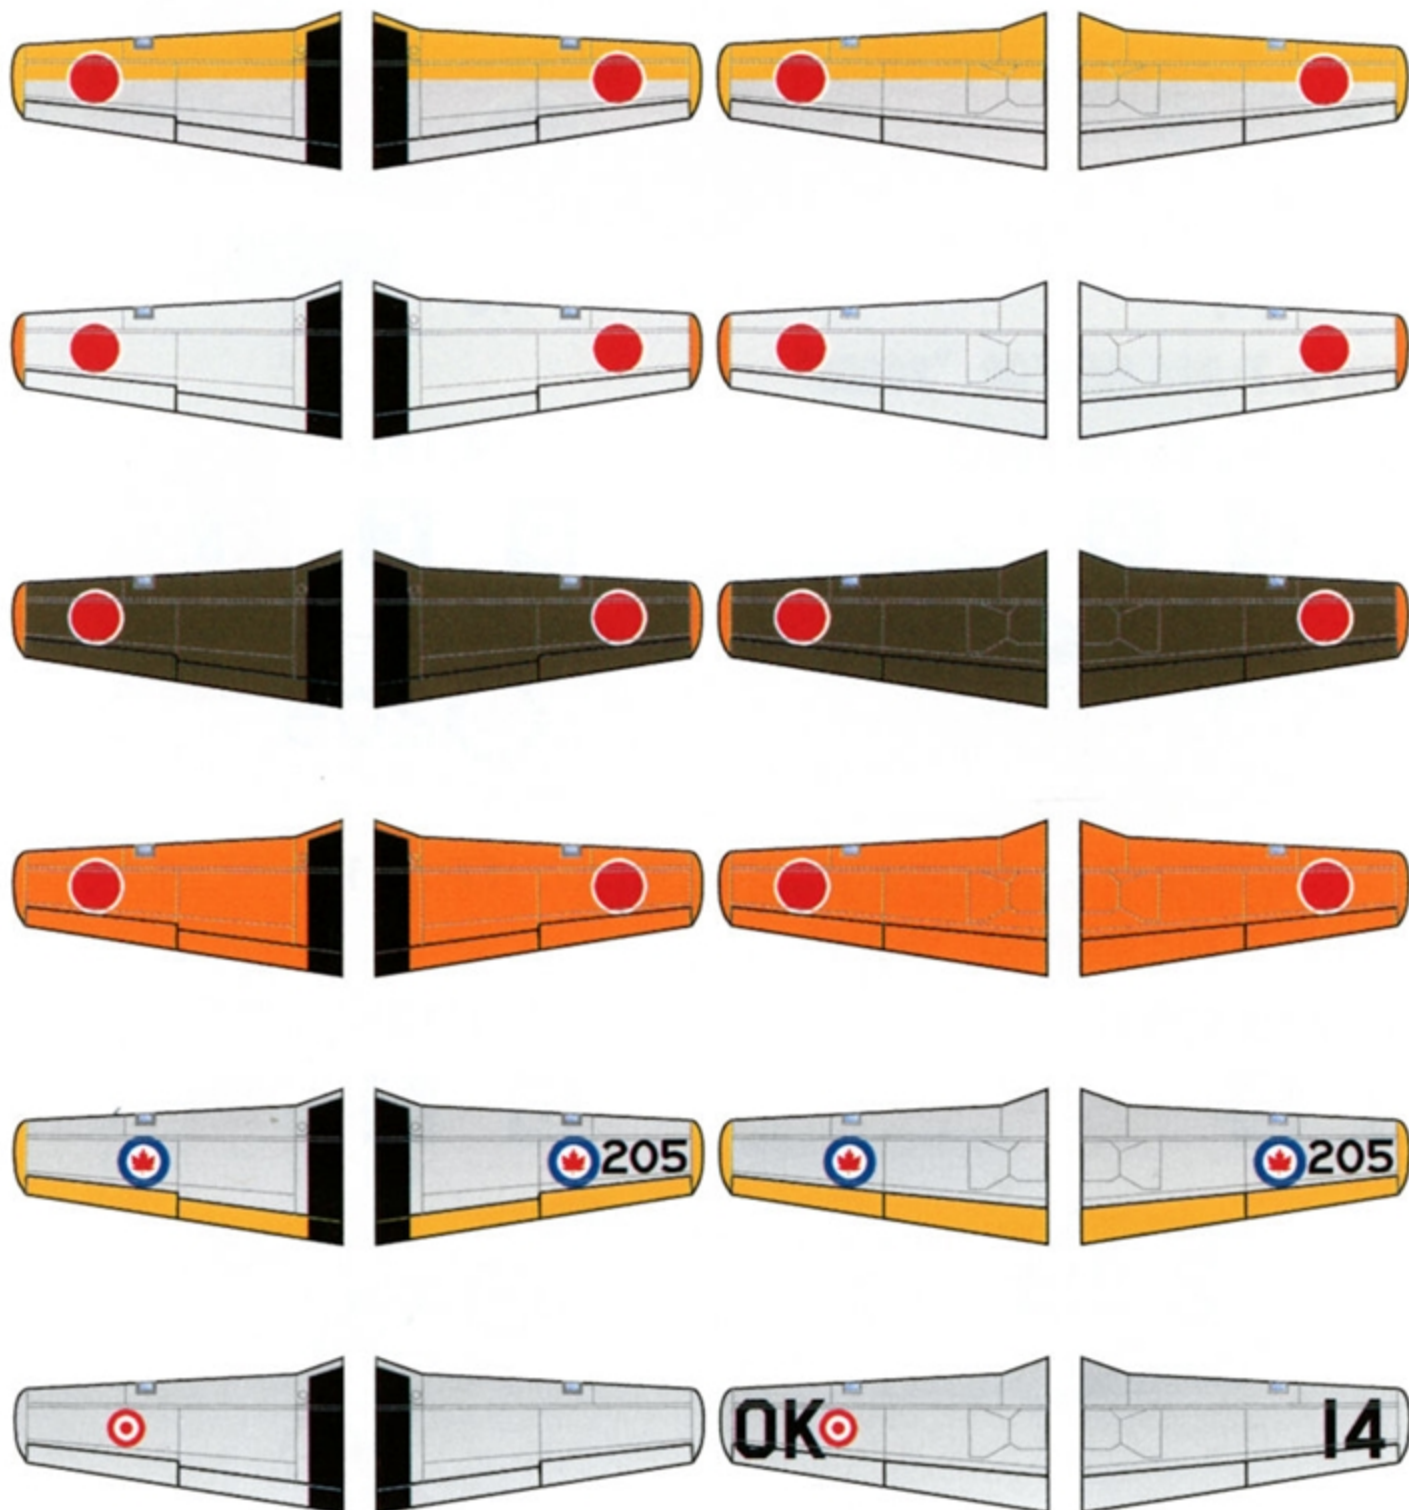

NOTE UNPAINTED CANOPY FRAME

**OPTION 2: T-34A MENTOR 71-0418**  
**JAPANESE AIR SELF DEFENSE FORCE**

NOTE UNPAINTED CANOPY FRAME

**OPTION 3: T-34A MENTOR "9004"**  
**JAPANESE MARITIME SELF DEFENSE FORCE**

**OPTION 4: T-34A MENTOR "JG-0508"**  
**JAPANESE GROUND SELF DEFENSE FORCE**

**OPTION 5: T-34A MENTOR "JG-0505"**  
**JAPANESE GROUND SELF DEFENSE FORCE**

**OPTION 6: T-34A MENTOR "24205"**  
**ROYAL CANADIAN AIR FORCE**

THE SHEET ALSO INCLUDES MARKINGS FOR "24211"

**OPTION 7: T-34A MENTOR "2-214"**  
**TURKISH AIR FORCE**

UNDERSIDE DETAIL FOR OPTS. 1 & 2  
 NOTE YELLOW AREA UNDER THE FUSELAGE

USE DECAL 10 ON THE WINGS OF ALL JAPANESE OPTIONS (I-5)

- A** NATURAL METAL
- B** FLAT GULL GRAY (FS16440)
- C** CHROME YELLOW (FS33538)
- D** FLAT BLACK (FS37038)
- E** FLAT WHITE (FS37875)
- F** INT. ORANGE (FS12197)
- G** SEMI-GLOSS OLIVE DRAB (FS24087)
- H** INSIGNIA RED (FS11136)