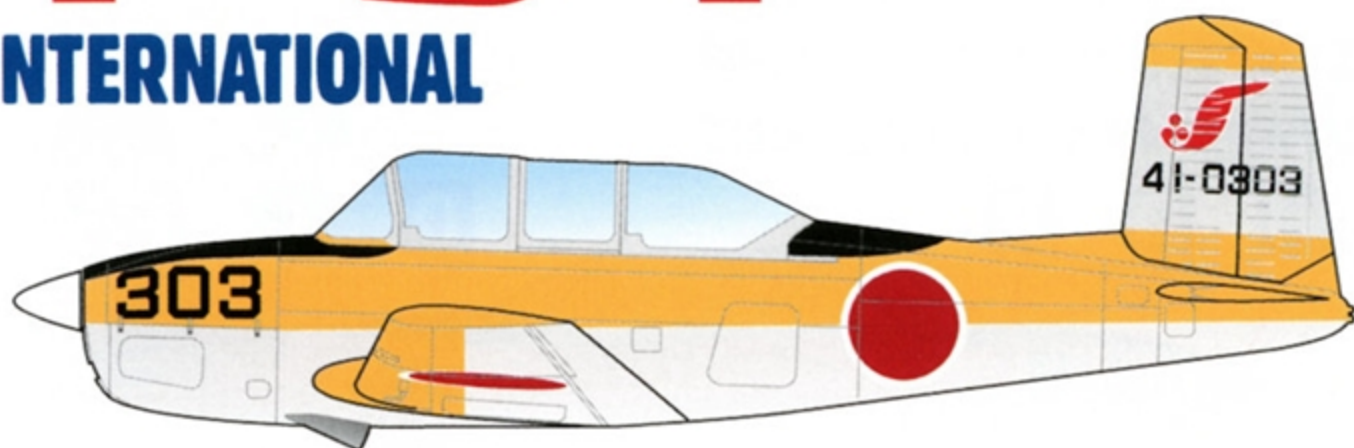

# T-34

INTERNATIONAL

**SEVEN MARKING OPTIONS  
FOR T-34A TRAINERS  
DESIGNED FOR THE MINICRAFT KIT**

**1/48 SCALE**

DECALS PRINTED BY

**OPTION 1: T-34B MENTOR 41-0303**  
**JAPANESE AIR SELF DEFENSE FORCE**

NOTE UNPAINTED CANOPY FRAME

**OPTION 2: T-34A MENTOR 71-0418**  
**JAPANESE AIR SELF DEFENSE FORCE**

NOTE UNPAINTED CANOPY FRAME

**OPTION 3: T-34A MENTOR "9004"**  
**JAPANESE MARITIME SELF DEFENSE FORCE**