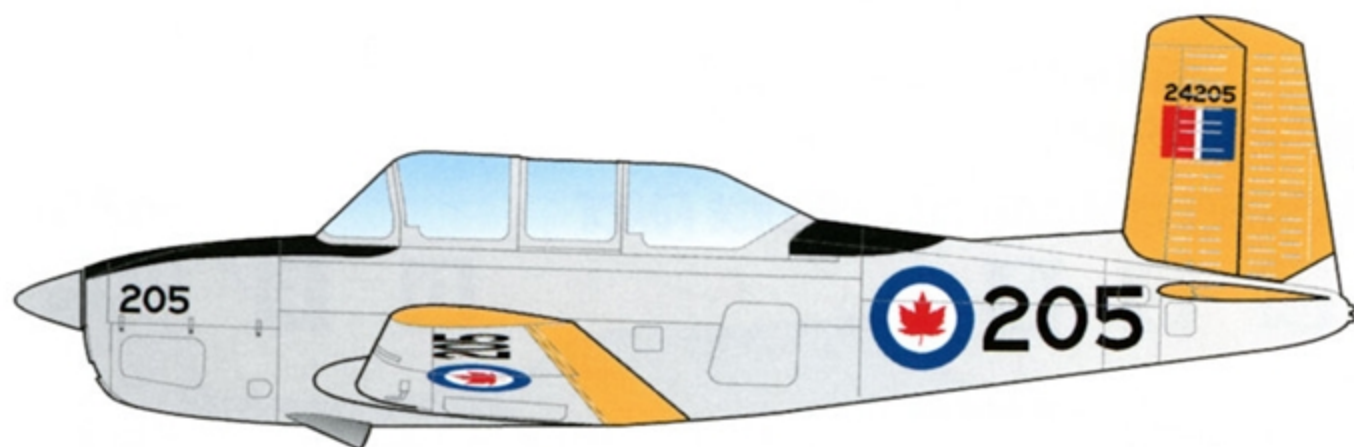

# T-34

INTERNATIONAL

**SEVEN MARKING OPTIONS  
FOR T-34A TRAINERS  
DESIGNED FOR THE MINICRAFT KIT**

**1/48 SCALE**

DECALS PRINTED BY

**OPTION 1: T-34B MENTOR 41-0303**  
**JAPANESE AIR SELF DEFENSE FORCE**

NOTE UNPAINTED CANOPY FRAME

**OPTION 2: T-34A MENTOR 71-0418**  
**JAPANESE AIR SELF DEFENSE FORCE**

NOTE UNPAINTED CANOPY FRAME

**OPTION 3: T-34A MENTOR "9004"**  
**JAPANESE MARITIME SELF DEFENSE FORCE**