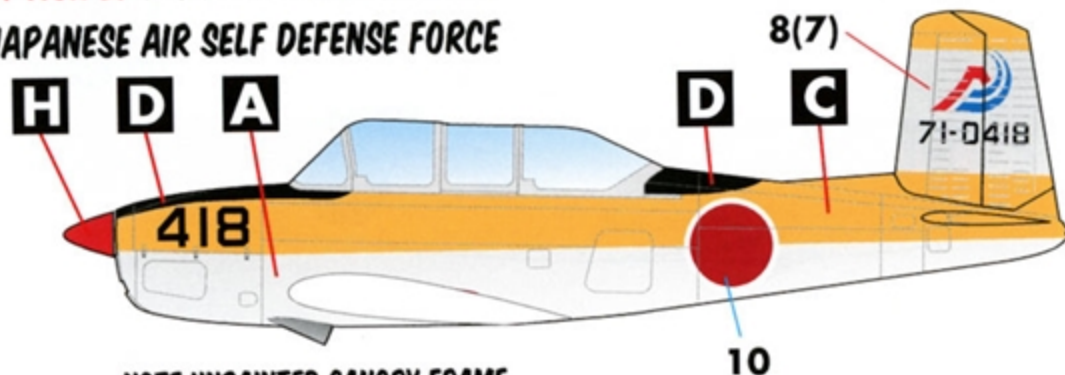

# T-34

INTERNATIONAL

**SEVEN MARKING OPTIONS  
FOR T-34A TRAINERS  
DESIGNED FOR THE MINICRAFT KIT**

**1/48 SCALE**

DECALS PRINTED BY

**OPTION 1: T-34B MENTOR 41-0303**  
**JAPANESE AIR SELF DEFENSE FORCE**

NOTE UNPAINTED CANOPY FRAME

**OPTION 2: T-34A MENTOR 71-0418**  
**JAPANESE AIR SELF DEFENSE FORCE**

NOTE UNPAINTED CANOPY FRAME

**OPTION 3: T-34A MENTOR "9004"**  
**JAPANESE MARITIME SELF DEFENSE FORCE**