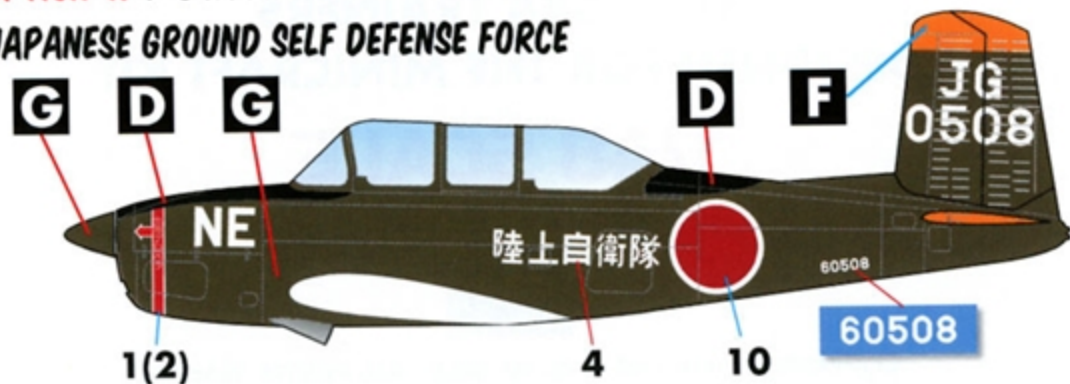

OPTION 4: T-34A MENTOR "JG-0508"
JAPANESE GROUND SELF DEFENSE FORCE