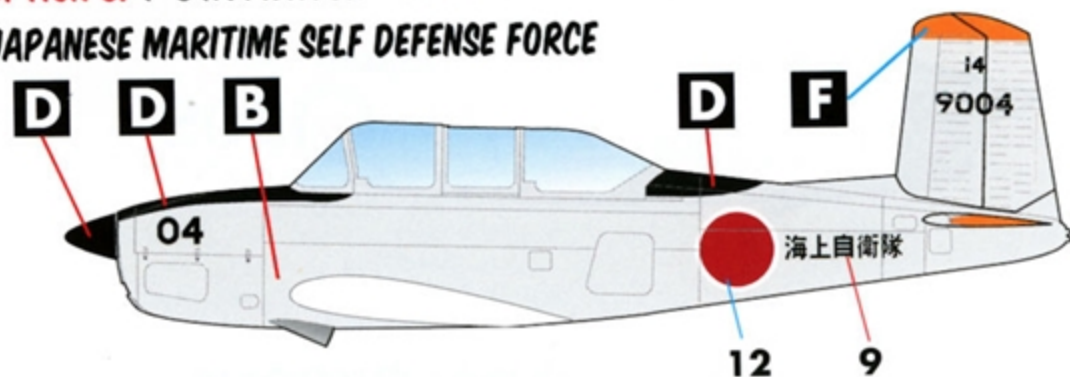

# T-34

INTERNATIONAL

**SEVEN MARKING OPTIONS  
FOR T-34A TRAINERS  
DESIGNED FOR THE MINICRAFT KIT**

**1/48 SCALE**

DECALS PRINTED BY

**OPTION 1: T-34B MENTOR 41-0303**  
**JAPANESE AIR SELF DEFENSE FORCE**

NOTE UNPAINTED CANOPY FRAME

**OPTION 2: T-34A MENTOR 71-0418**  
**JAPANESE AIR SELF DEFENSE FORCE**

NOTE UNPAINTED CANOPY FRAME

**OPTION 3: T-34A MENTOR "9004"**  
**JAPANESE MARITIME SELF DEFENSE FORCE**