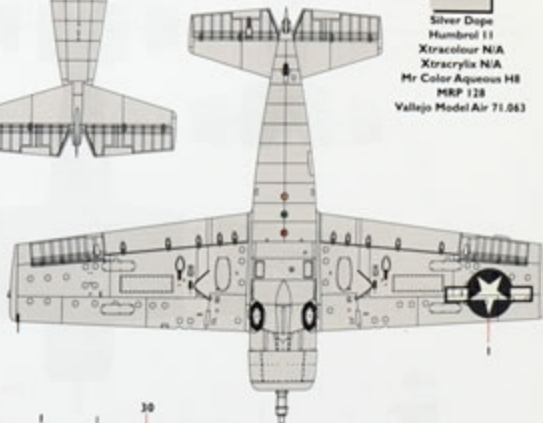

6

General Motors FM-2 Wildcat Mk.VI

General Motors FM-2 Wildcat
'G50' of an unknown training squadron based in the USA,
1944.