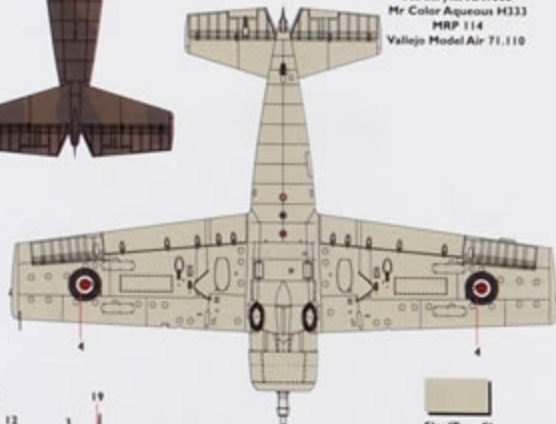

Sky 'Type 5'
Humbrol 23
Xtracolour X007
Xtracrilyx XA1007
Mr Color Aqueous H74
MRP 118
Vallejo Model Air 71.302