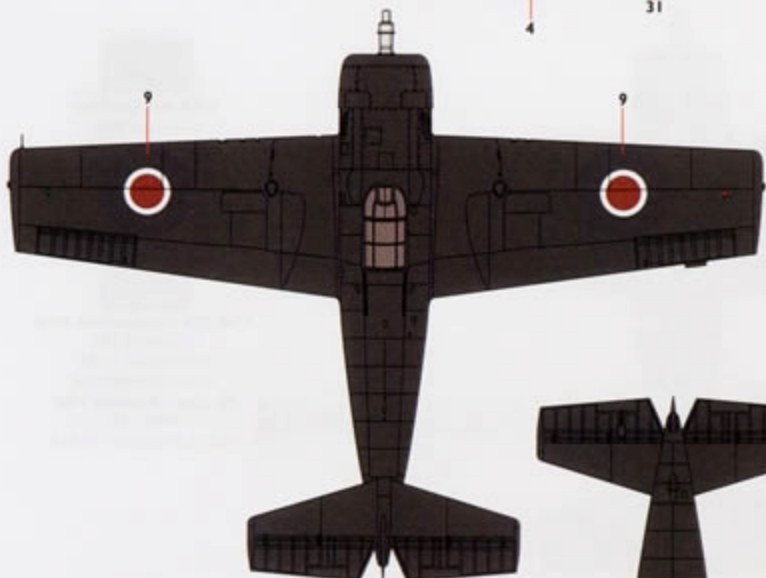

General Motors FM-2 Wildcat Mk.VI

General Motors Wildcat Mk.VI

JV851, 'J3.V' of 794 Naval Air Squadron Fleet Air Arm based at RNAS Eglington, November, 1945.

8

Natural Metal
Humbrol 191
Xtracolour X500
Xtracrylix N/A
Mr Color Aqueous N/A

ANA 623 Sea Blue
Humbrol 181
Xtracolour X121
Xtracrylix XA1121
Mr Color Aqueous H54
MRP 0-14
Vallejo Model Air 71.300