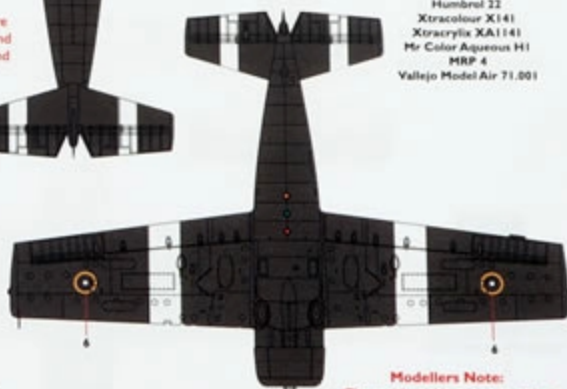

White
 Humbrol 22
 Xtracolour X141
 Xtracrilyx XA1141
 Mr Color Aqueous H1
 MRP 4
 Vallejo Model Air 71.001

Modellers Note:
 The White theatre bands were
 28" wide on the mainplanes and
 18" wide on the vertical fin and
 tailplanes.