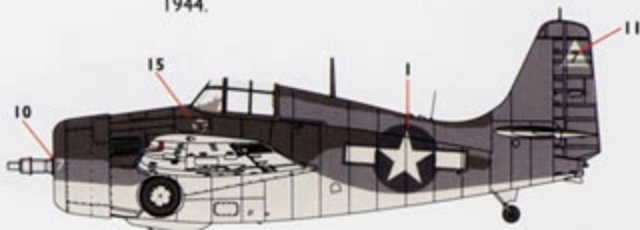

'7' of Composite Squadron 4 (VC-4) based aboard USS White Plains, 1944.

ANA 601 Insignia White
Humbrol 41
Xtracolour N/A
Xtracrylix N/A
Mr Color Aqueous H21
MRP 135
Vallejo Model Air 71.279

ANA 607 Sea Blue
Humbrol N/A
Xtracolour N/A
Xtracrylix N/A
Mr Color Aqueous N/A
MRP N/A
Vallejo Model Air 71.295