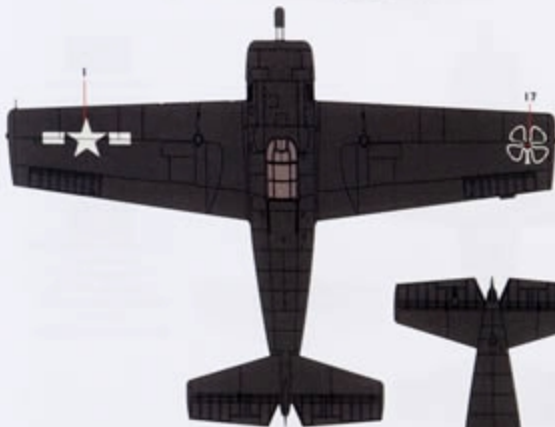

General Motors FM-2 Wildcat

'22' of Composite Squadron 93 (VC-93) based aboard USS Petropof Bay, April, 1945.

2