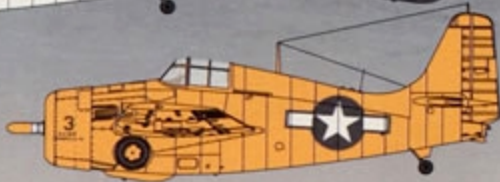

Evco Decals

ED-48138

General Motors FM-2 Wildcat Mk.VI 1:48

Fantasy Printshop Ltd
69 Higher Bore Street
Bodmin
Cornwall
PL31 1JS

Tel: 01208 77772

Email: fantasyprintshop@yahoo.com