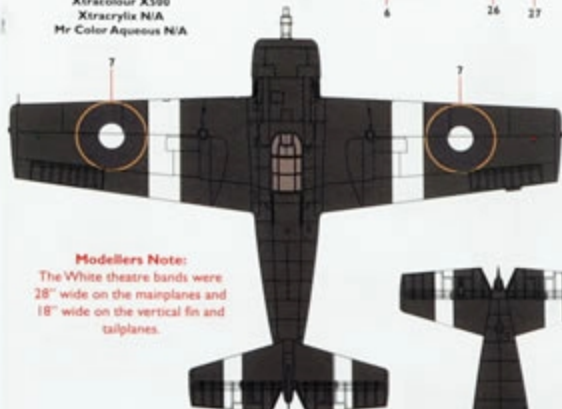

General Motors FM-2 Wildcat Mk.VI

General Motors Wildcat Mk.VI
[V]140, 'B.15' of 882 Naval Air Squadron, Fleet Air Arm based aboard
HMS Searcher, 1945.

5

Natural Metal
Humbrol 191
Xtracolour X500
Xtracrilyx N/A
Mr Color Aqueous N/A