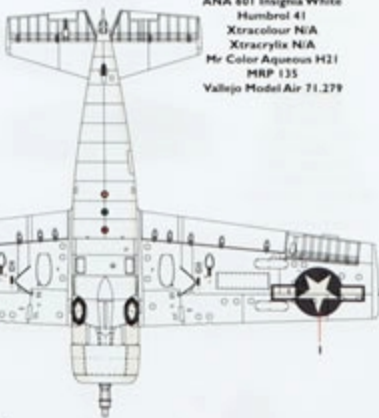

Extra Dark Sea Grey
Humbrol 123
Xtracolour X005
Xtracrilyx XA1005
Mr Color Aqueous H333
MRP 114
Vallejo Model Air 71.110

ANA 601 Insignia White
Humbrol 41
Xtracolour N/A
Xtracrilyx N/A
Mr Color Aqueous H21
MRP 135
Vallejo Model Air 71.279