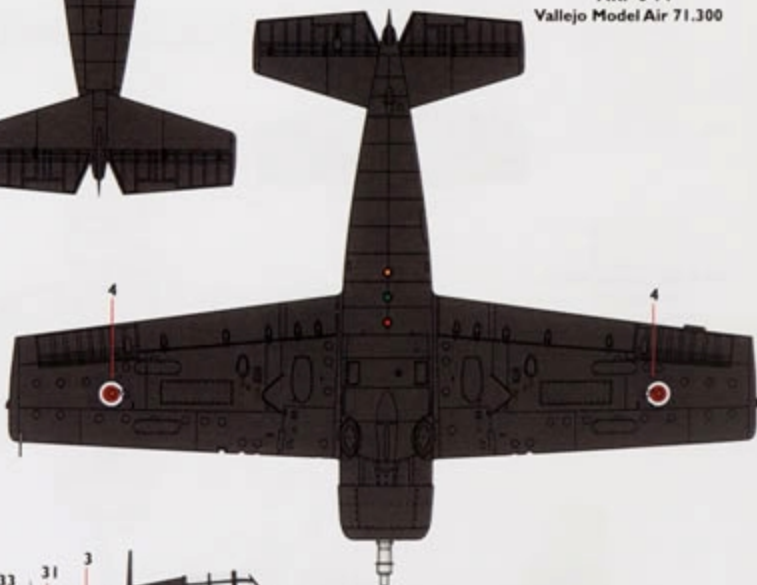

General Motors FM-2 Wildcat Mk.VI

General Motors Wildcat Mk.VI

JV851, 'J3.V' of 794 Naval Air Squadron Fleet Air Arm based at RNAS Eglington, November, 1945.

8

Natural Metal
Humbrol 191
Xtracolour X500
Xtracrylix N/A
Mr Color Aqueous N/A

ANA 623 Sea Blue
Humbrol 181
Xtracolour X121
Xtracrylix XA1121
Mr Color Aqueous H54
MRP 0-14
Vallejo Model Air 71.300