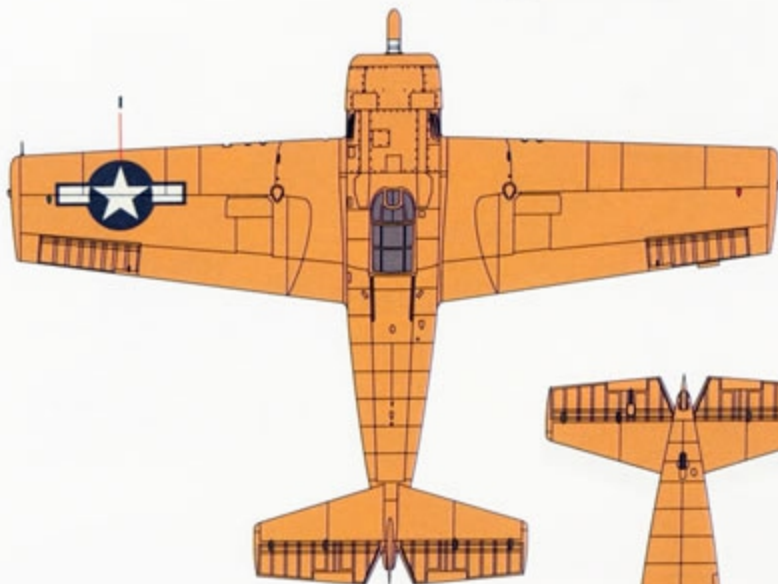

General Motors FM-2 Wildcat Mk.VI

General Motors FM-2 Wildcat

'3' of Naval Aviation Modification Unit based at Johnsville, Pennsylvania, USA,
1944.

9