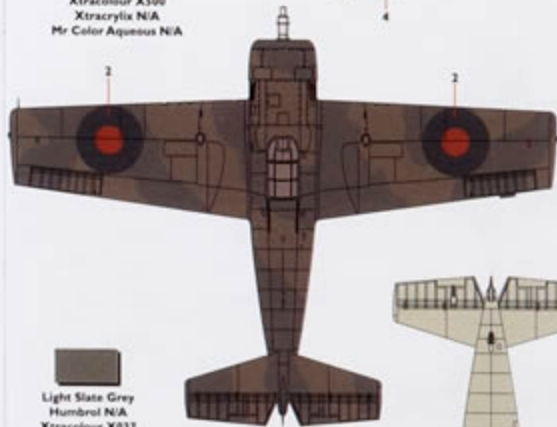

Natural Metal
Humbrol 191
Xtracolour X500
Xtracrilyx N/A
Mr Color Aqueous N/A

Light Slate Grey
Humbrol N/A
Xtracolour X037
Xtracrilyx XA1037
Mr Color Aqueous N/A
MRP 116
Vallejo Model Air N/A

Dark Slate Grey
Humbrol 31
Xtracolour X025
Xtracrilyx XA1025
Mr Color Aqueous N/A
MRP 117
Vallejo Model Air 71.309

Extra Dark Sea Grey
Humbrol 123
Xtracolour X005
Xtracrilyx XA1005
Mr Color Aqueous H333
MRP 114
Vallejo Model Air 71.110