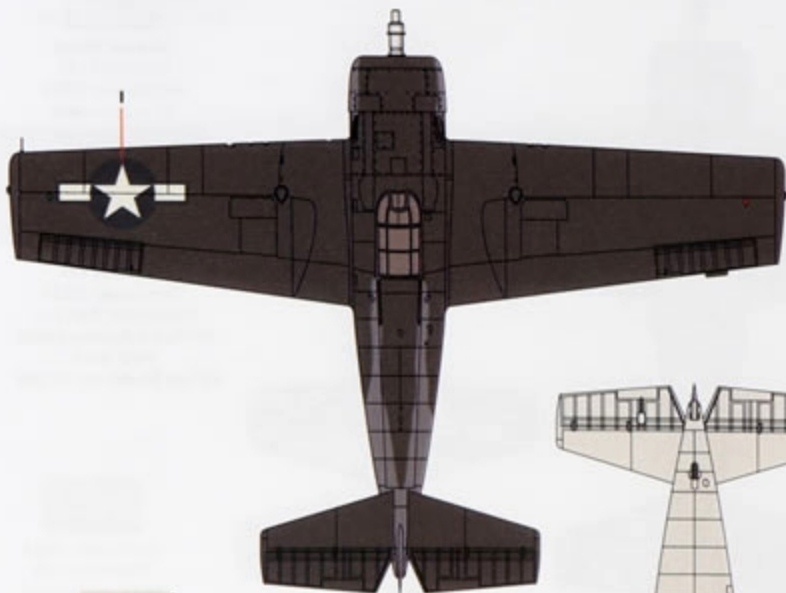

'7' of Composite Squadron 4 (VC-4) based aboard USS White Plains, 1944.

ANA 601 Insignia White
Humbrol 41
Xtracolour N/A
Xtracrylix N/A
Mr Color Aqueous H21
MRP 135
Vallejo Model Air 71.279

ANA 607 Sea Blue
Humbrol N/A
Xtracolour N/A
Xtracrylix N/A
Mr Color Aqueous N/A
MRP N/A
Vallejo Model Air 71.295