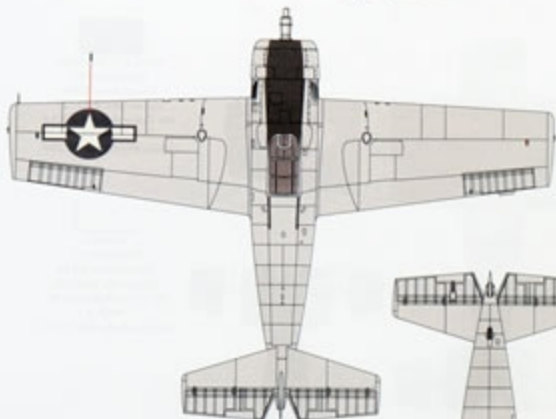

6

General Motors FM-2 Wildcat Mk.VI

General Motors FM-2 Wildcat
'G50' of an unknown training squadron based in the USA,
1944.