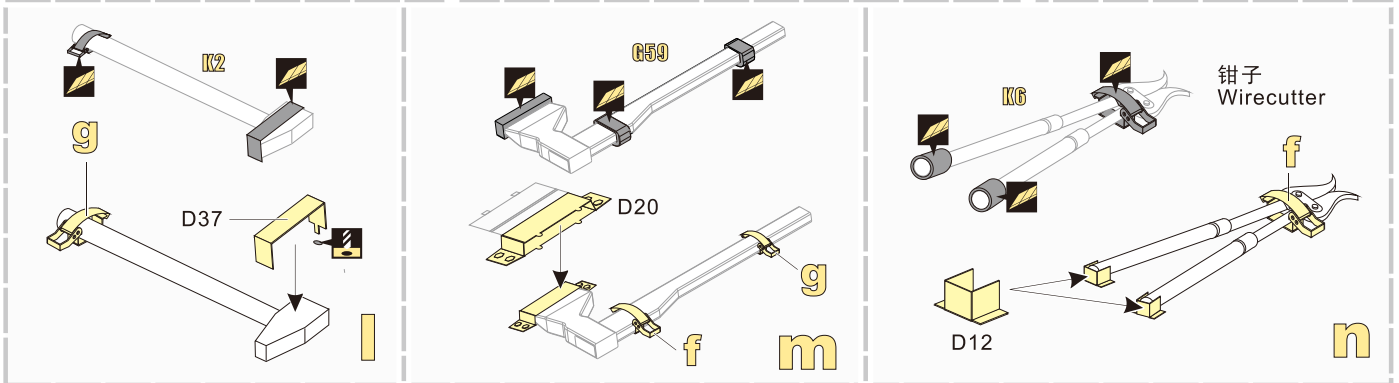

D45

0.3mmx1.0mm

x9

E7

E12

D48

D60, D32 x3 b

a

b

1/35 MILITARY MINIATURE VEHICLE UPGRADE SERIES PE35236

1/35 MILITARY MINIATURE VEHICLE UPGRADE SERIES PE35236

工具安装平面图
Top view of tool installation

1/35 MILITARY MINIATURE VEHICLE UPGRADE SERIES PE35236