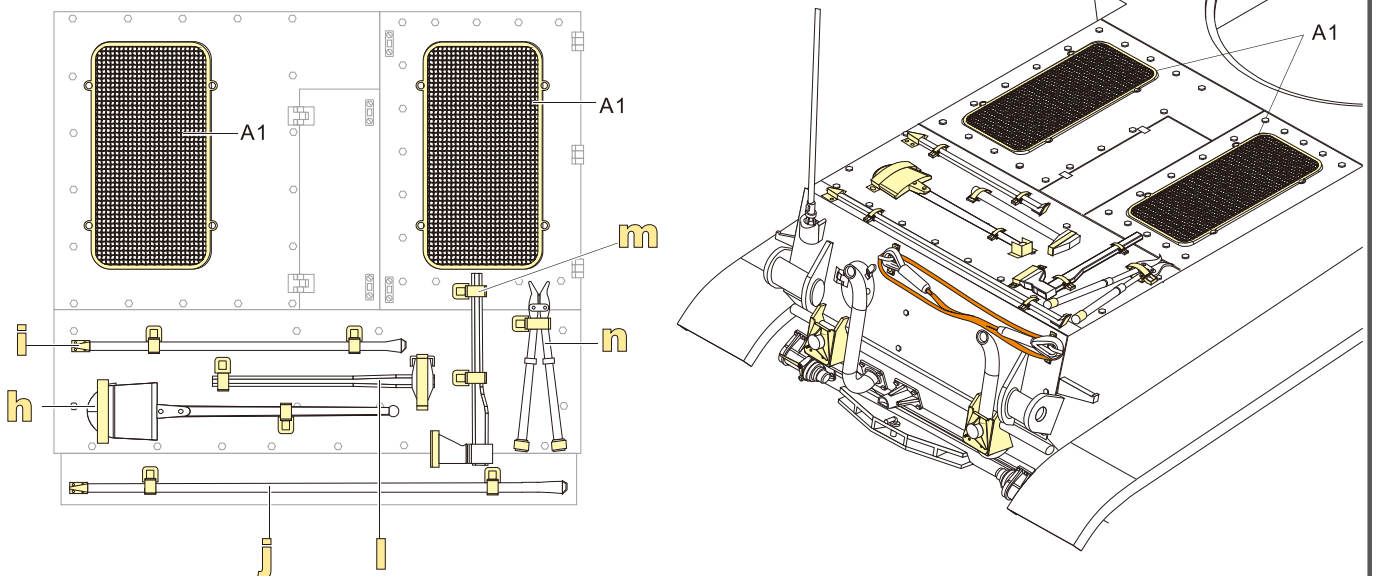

b

1/35 MILITARY MINIATURE VEHICLE UPGRADE SERIES PE35236

1/35 MILITARY MINIATURE VEHICLE UPGRADE SERIES PE35236

工具安装平面图
Top view of tool installation

1/35 MILITARY MINIATURE VEHICLE UPGRADE SERIES PE35236