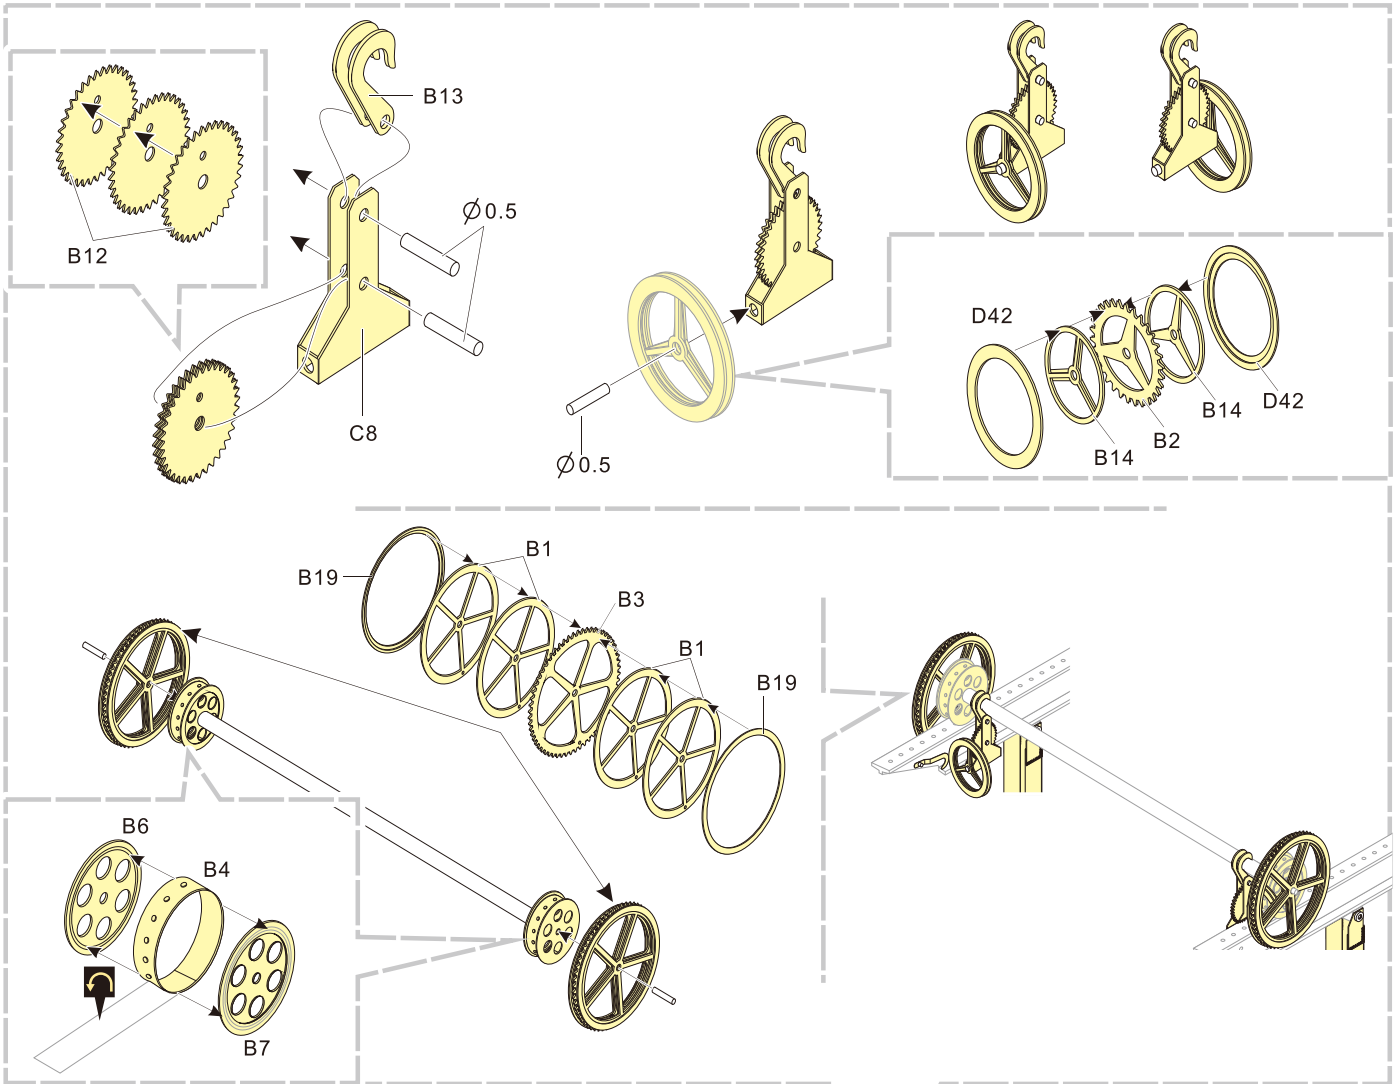

1/35 MILITARY MINIATURE VEHICLE UPGRADE SERIES PE35236