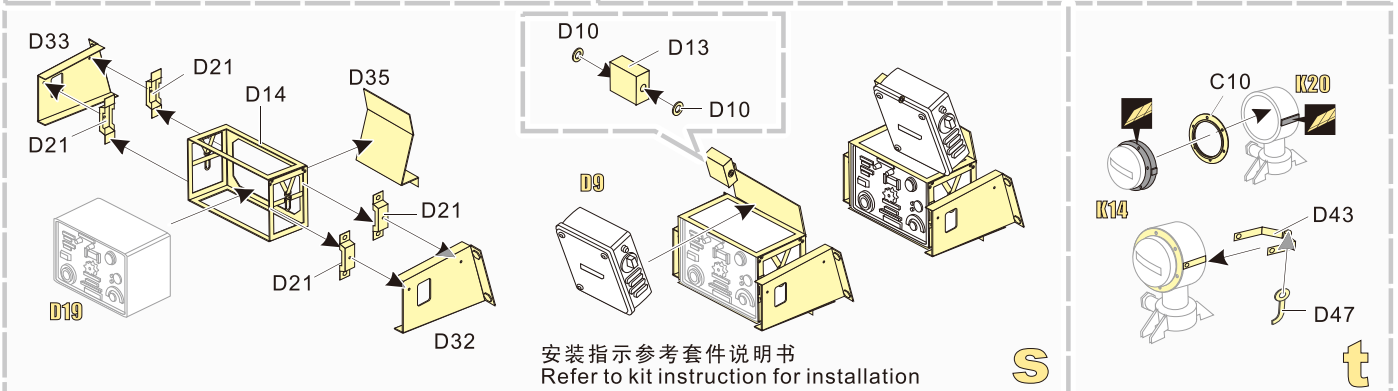

b

1/35 MILITARY MINIATURE VEHICLE UPGRADE SERIES PE35236

1/35 MILITARY MINIATURE VEHICLE UPGRADE SERIES PE35236

工具安装平面图
Top view of tool installation

1/35 MILITARY MINIATURE VEHICLE UPGRADE SERIES PE35236