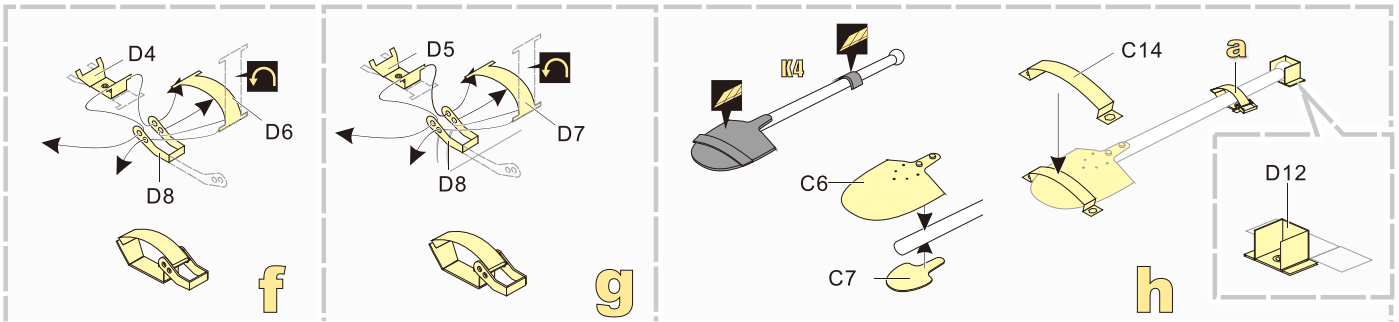

D45

0.3mmx1.0mm

x9

E7

E12

D48

D60, D32 x3 b

a

b

1/35 MILITARY MINIATURE VEHICLE UPGRADE SERIES PE35236

1/35 MILITARY MINIATURE VEHICLE UPGRADE SERIES PE35236

工具安装平面图
Top view of tool installation

1/35 MILITARY MINIATURE VEHICLE UPGRADE SERIES PE35236