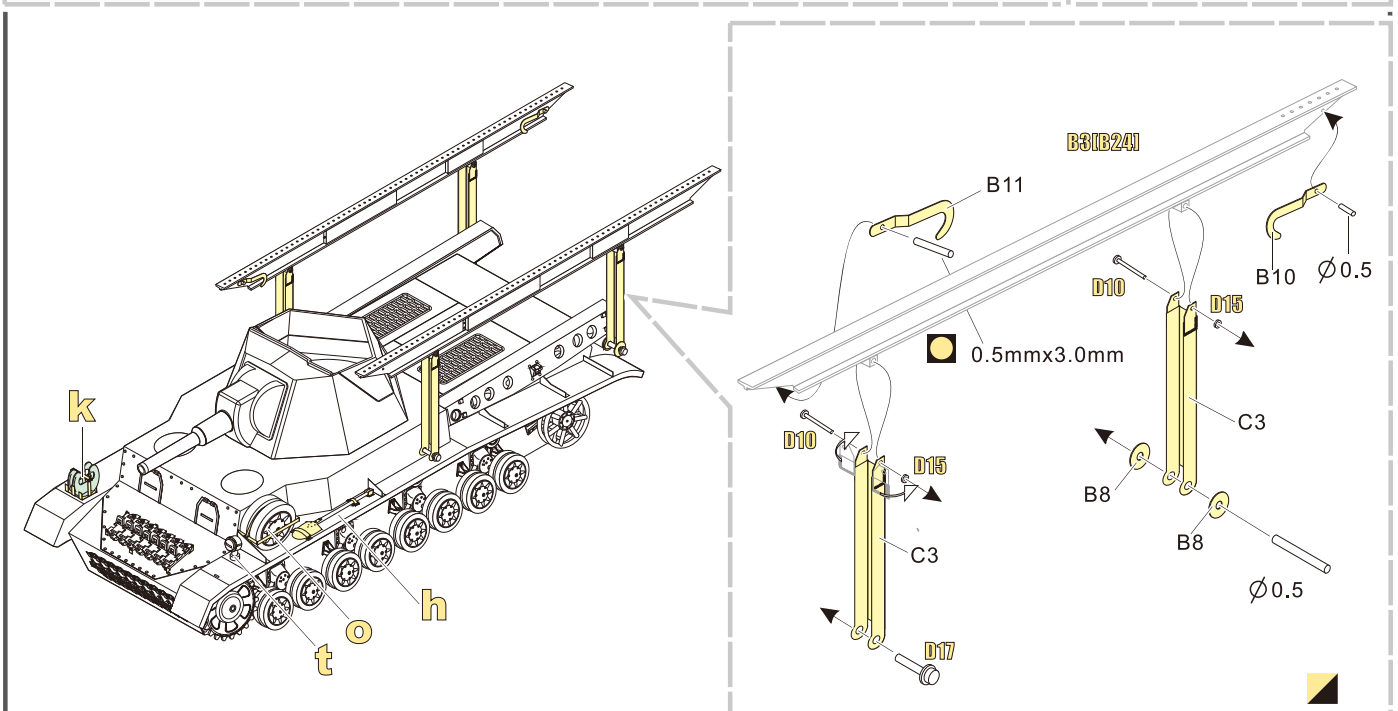

b

1/35 MILITARY MINIATURE VEHICLE UPGRADE SERIES PE35236

1/35 MILITARY MINIATURE VEHICLE UPGRADE SERIES PE35236

工具安装平面图
Top view of tool installation

1/35 MILITARY MINIATURE VEHICLE UPGRADE SERIES PE35236