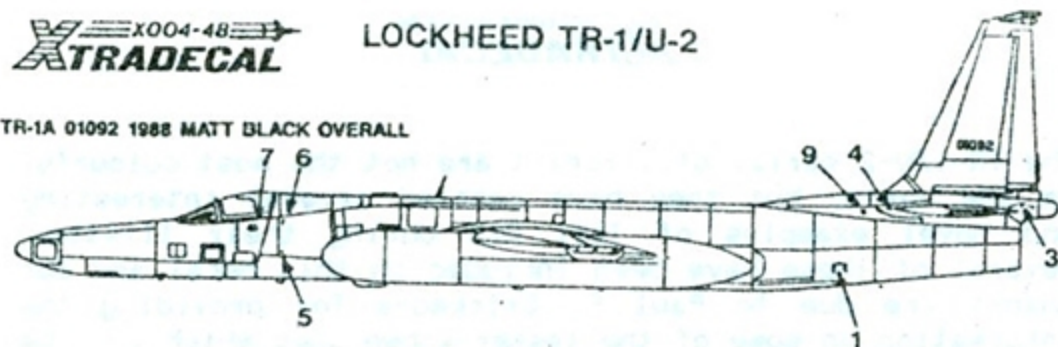

X004-48
XTRADECAL

LOCKHEED TR-1/U-2

TR-1A 01092 1988 MATT BLACK OVERALL