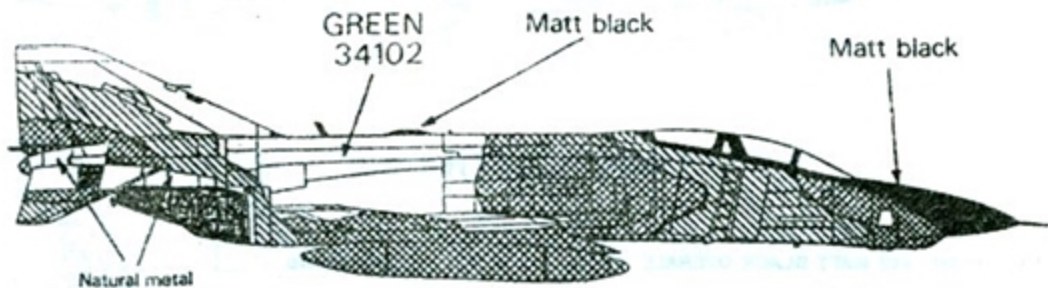

**U-2R 10338 1988
MATT BLACK OVERALL**

STARBOARD

STARBOARD

TR-1A 01082 1988 MATT BLACK OVERALL

X004-48
XTRADECAL

RF-4C
EURO 1
pattern

X004-48
XTRADECAL

LOCKHEED TR-1/U-2