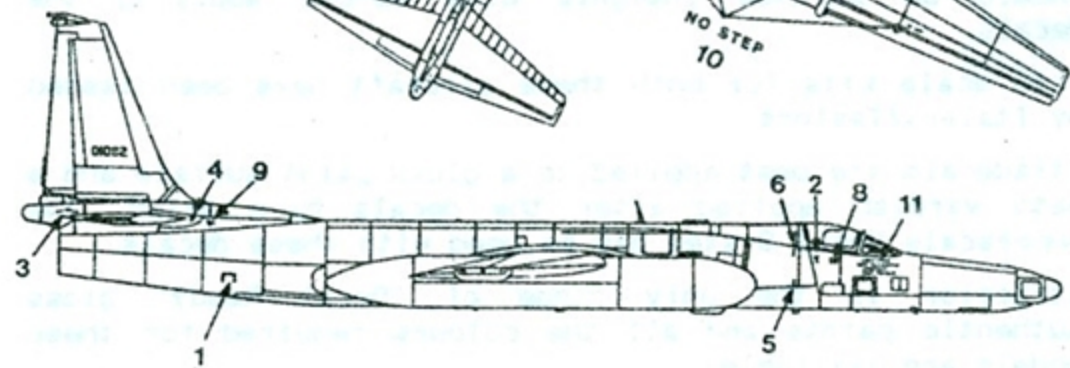

X004-48
XTRADECAL

LOCKHEED TR-1/U-2

TR-1A 01092 1988 MATT BLACK OVERALL