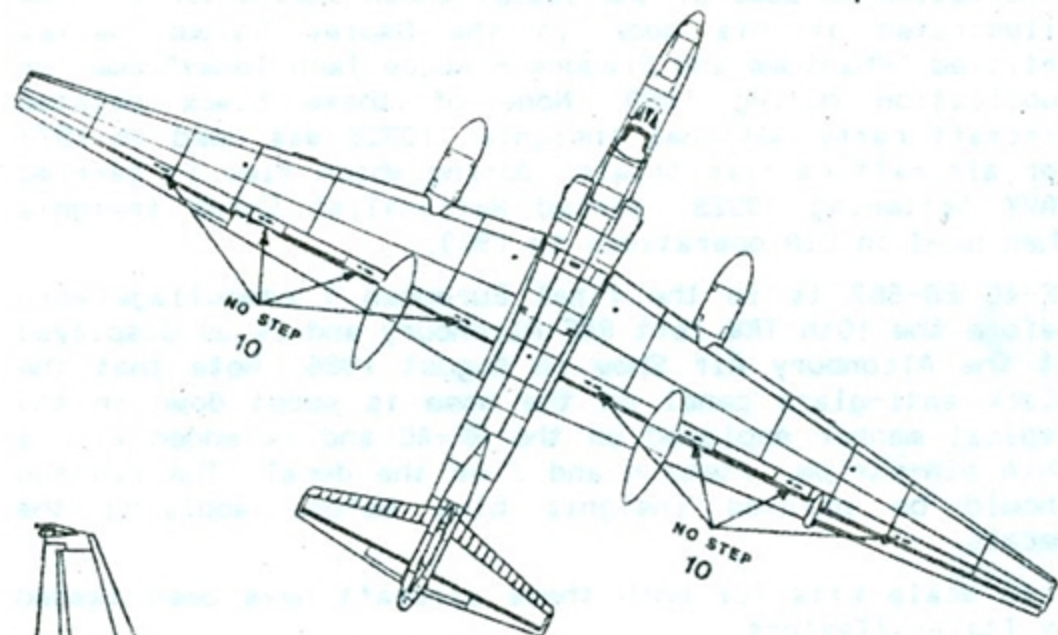

X004-48
XTRADECAL

LOCKHEED TR-1/U-2

TR-1A 01092 1988 MATT BLACK OVERALL