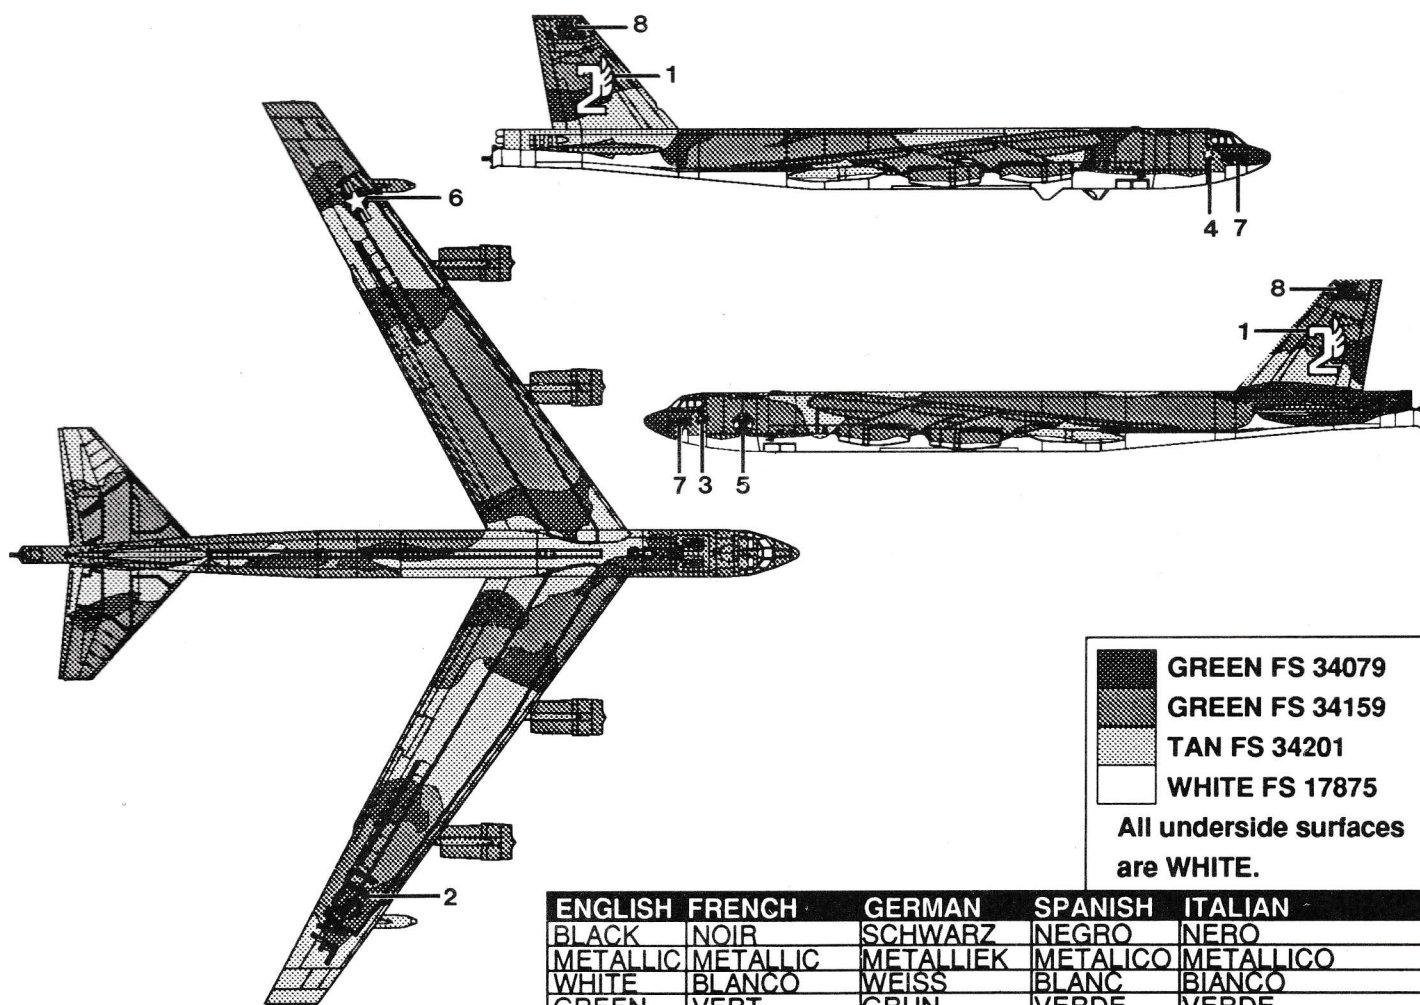

1/144 Scale

BOEING B-52H STRATOFORTRESS

	GREEN FS 34079
	GREEN FS 34159
	TAN FS 34201
	WHITE FS 17875

All underside surfaces are WHITE.

ENGLISH	FRENCH	GERMAN	SPANISH	ITALIAN
BLACK	NOIR	SCHWARZ	NEGRO	NERO
METALLIC	METALLIC	METALLIEK	METALICO	METALLICO
WHITE	BLANCO	WEISS	BLANC	BIANCO
GREEN	VERT	GRÜN	VERDE	VERDE
TAN	BRUN CLAIR	GELBBRAUN	CANELA	MARRONE CHIARO
SILVER	ARGENT	SILBERN	PLATA	ARGENTO

SILVER Wheels,
BLACK Tires,
WHITE Struts
and inside Wells.

10

All WHITE

11

All WHITE.

12

2

13