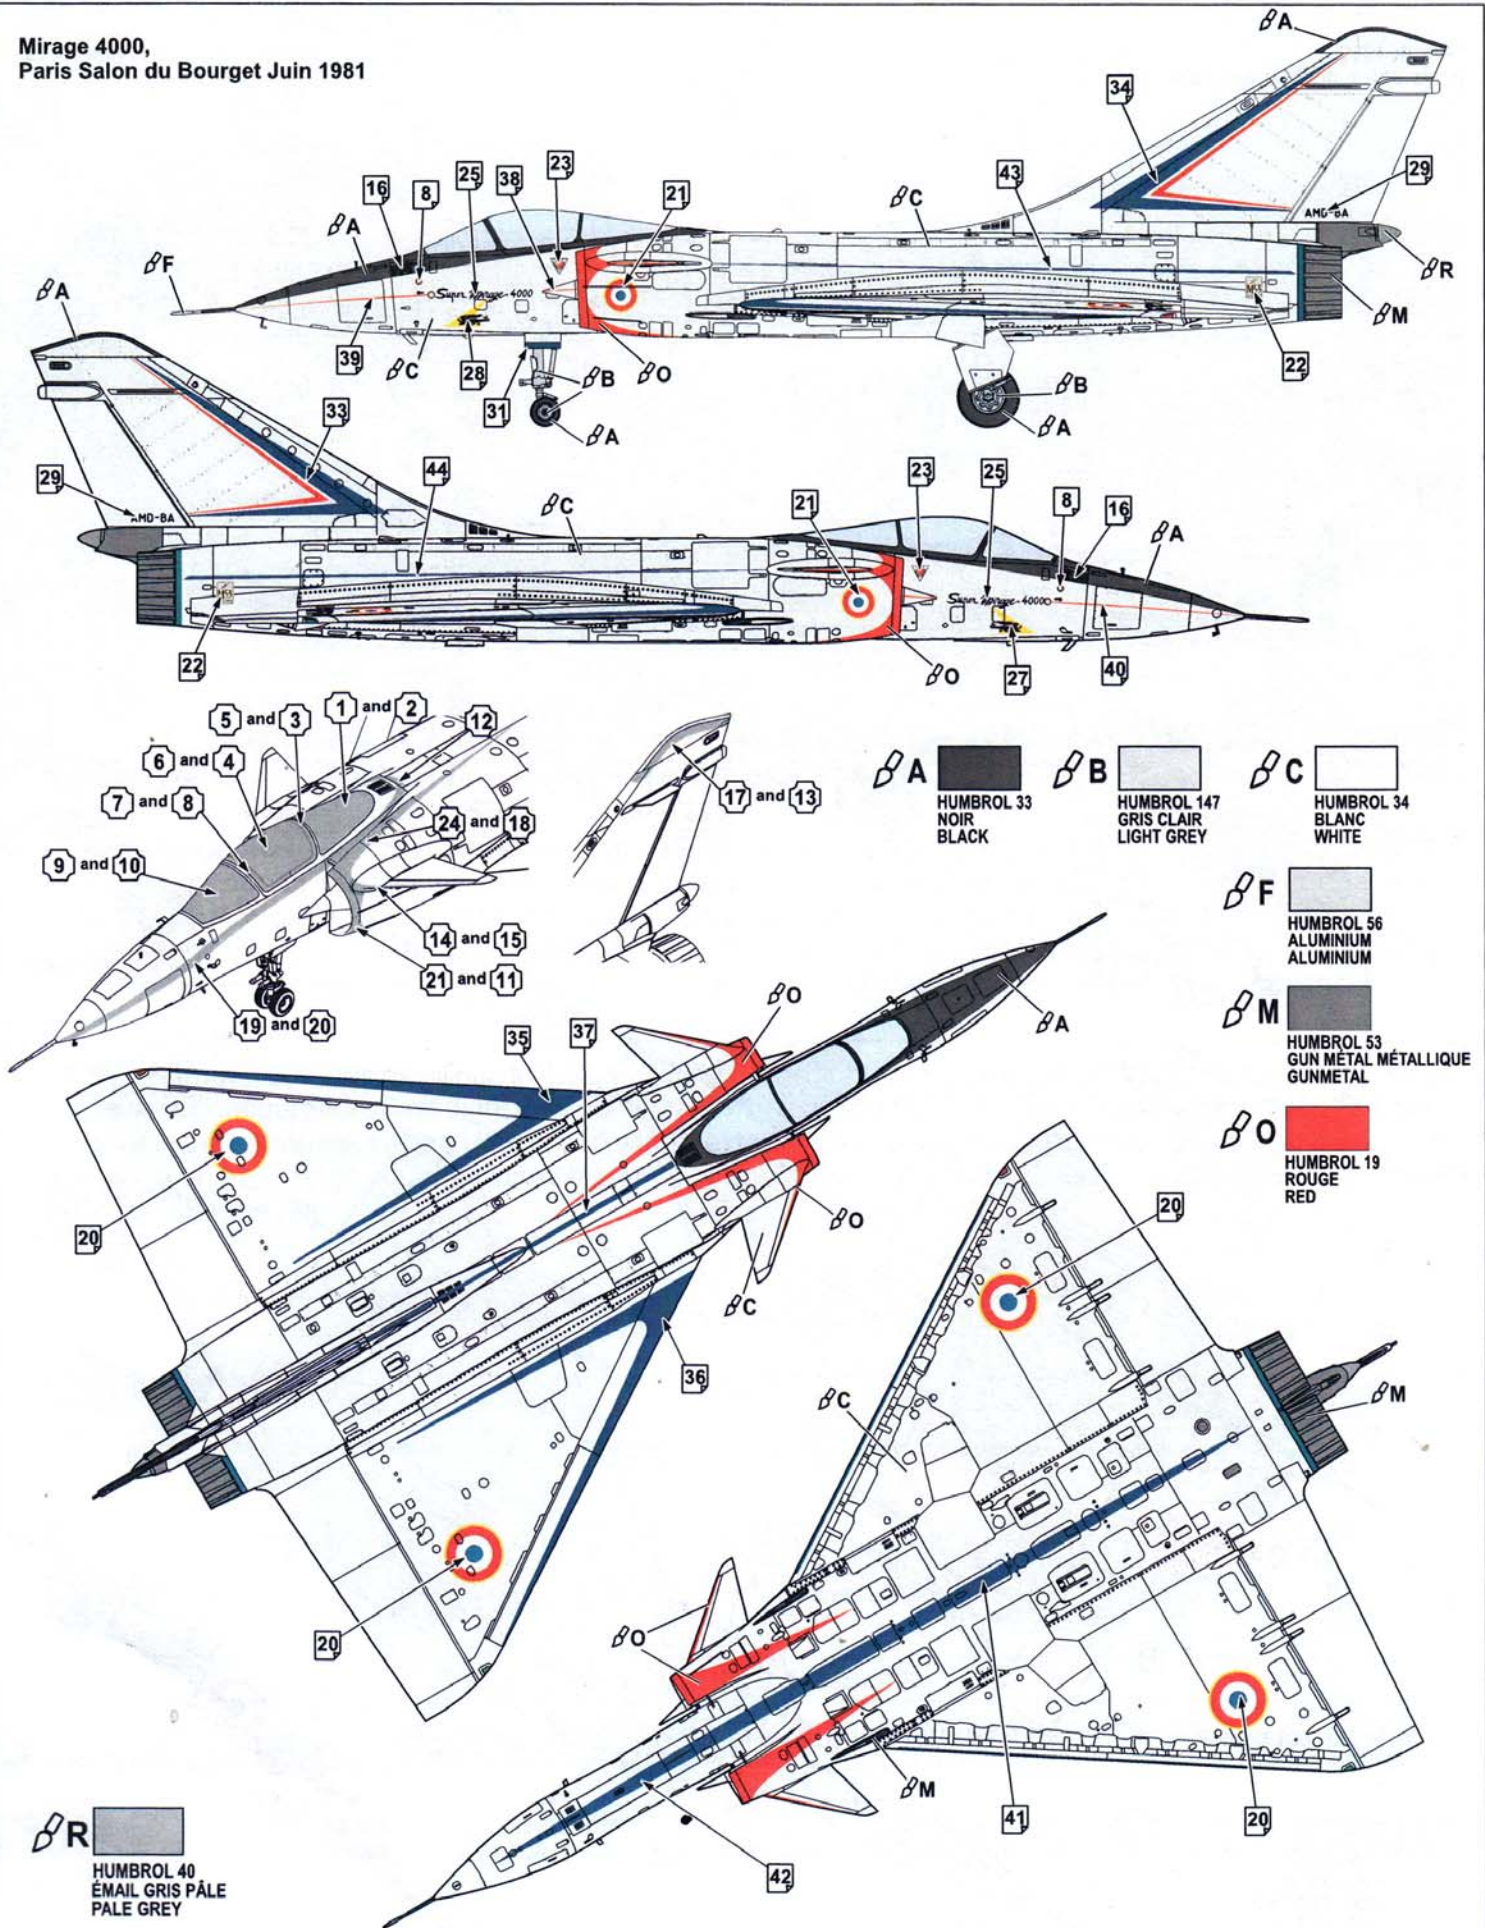

CAMOUFLAGE / SCHEME OF COLOURING

Mirage 4000,
Paris Salon du Bourget Juin 1981