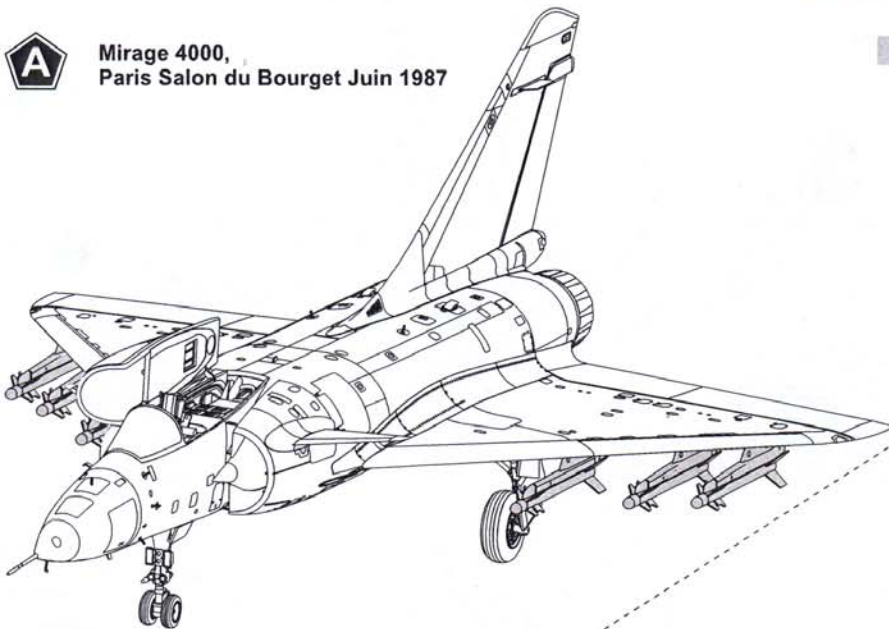

OPTIONS DE VERSION / ASSEMBLY VARIANTS

A

Mirage 4000,
Paris Salon du Bourget Juin 1987